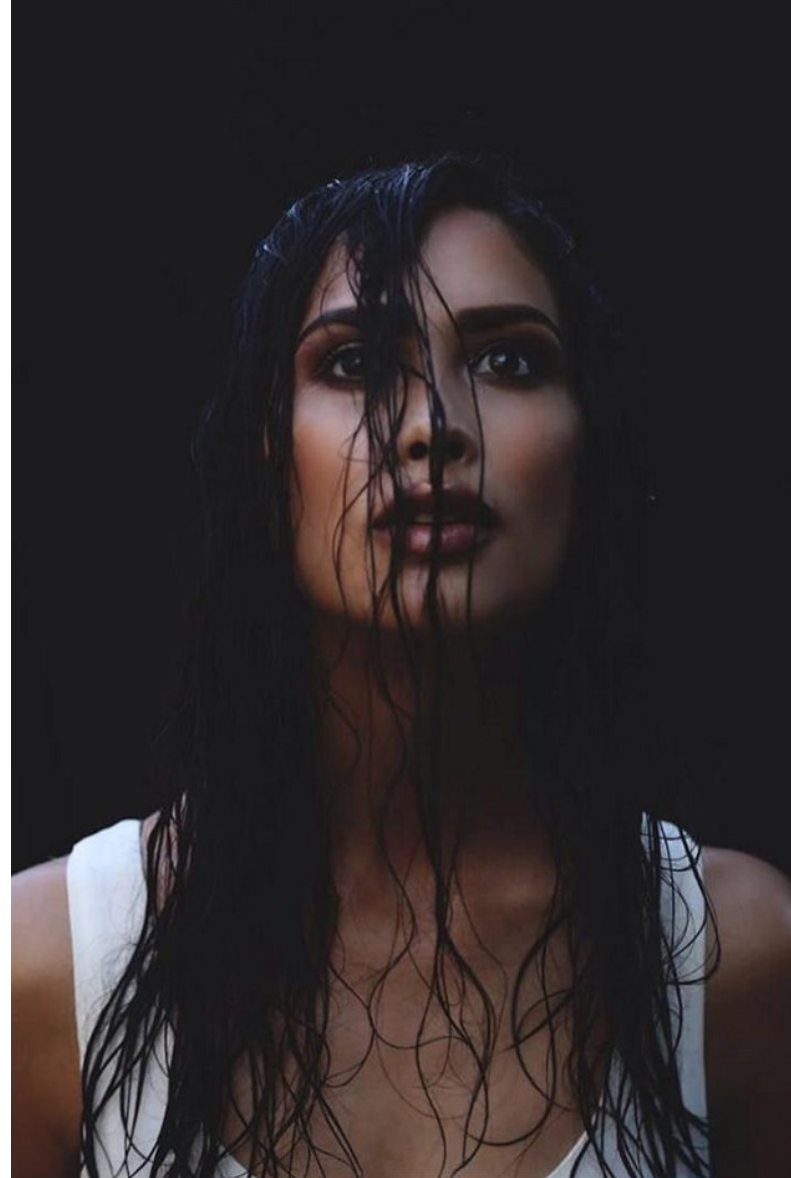

MICHAELA MITHA

Height 170cm/5'7" Bust 81cm/32" Waist 64cm/25" Dress 8 AUS/4 US/34 EU Shoe 39 EU/8 US/6 UK Hair Dark Brown Eyes Brown

MICHAELA MITHA

Height 170cm/5'7" Bust 81cm/32" Waist 64cm/25" Dress 8 AUS/4 US/34 EU Shoe 39 EU/8 US/6 UK Hair Dark Brown Eyes Brown