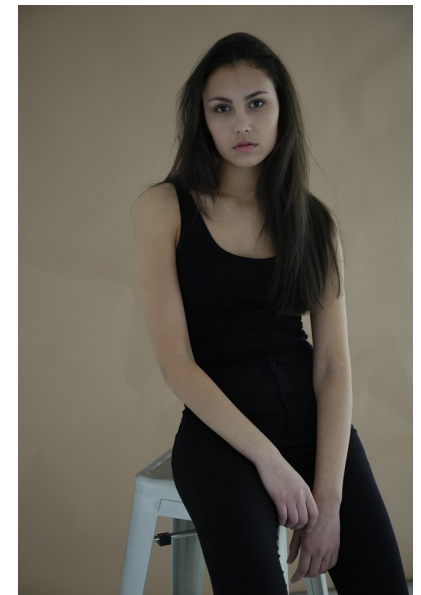

CLAIRE ATKINSON

Height 175cm/5'9" Bust 84cm/33" Waist 66cm/26" Hips 80cm/31.5"
Dress 8 AUS/4 US/34 EU Shoe 39 EU/8 US/6 UK Hair Brown Eyes Brown

2 Morton Street, PO Box 90920, Auckland
T:+64 9 373 2916 | F:+64 9 379 6834
Freephone (NZ Only): 0508 4 Red11