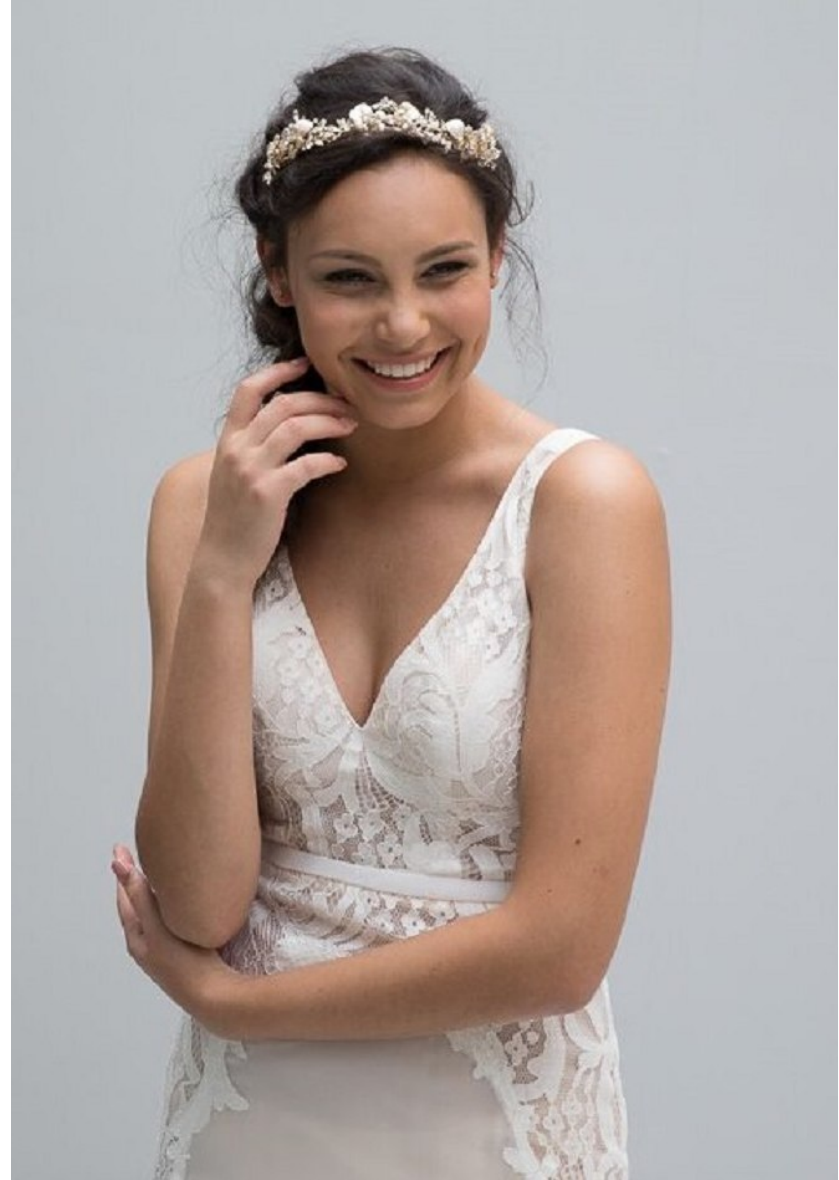

CLAIRE ATKINSON

Height 175cm/5'9" Bust 84cm/33" Waist 66cm/26" Hips 80cm/31.5" Dress 8 AUS/4 US/34 EU Shoe 39 EU/8 US/6 UK Hair Brown Eyes Brown

CLAIRE ATKINSON

Height 175cm/5'9" Bust 84cm/33" Waist 66cm/26" Hips 80cm/31.5" Dress 8 AUS/4 US/34 EU Shoe 39 EU/8 US/6 UK Hair Brown Eyes Brown