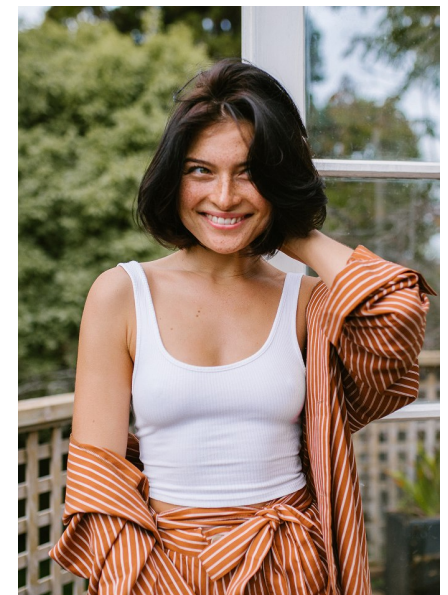

KATHERINE BROOK

Height 168cm/5'6" Bust 85cm/33.5" Waist 61cm/24" Hips 90cm/35.5"
Dress 8 AUS/4 US/34 EU Shoe 39.5 EU/8.5 US/6 UK Hair Black Eyes Hazel

2 Morton Street, PO Box 90920, Auckland
T:+64 9 373 2916 | F:+64 9 379 6834
Freephone (NZ Only): 0508 4 Red11