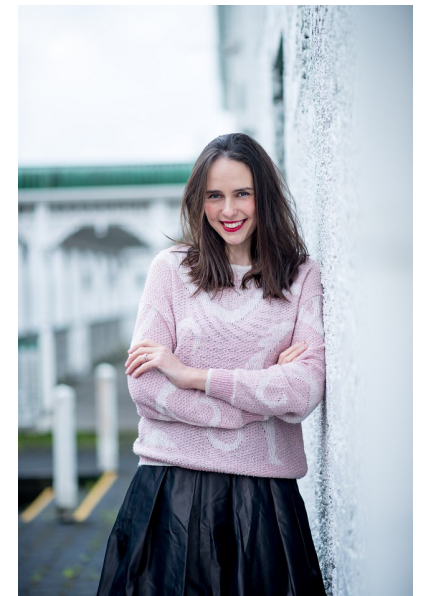

MARY WILSON

Height 178cm/5'10" Bust 89cm/35" Waist 69cm/27" Hips 94cm/37"
Dress 10 AUS/6 US/36 EU Shoe 41 EU/10 US/7 UK Hair Dark Brown
Eyes Blue/Grey

17D Pollen Street
Grey Lynn
Auckland