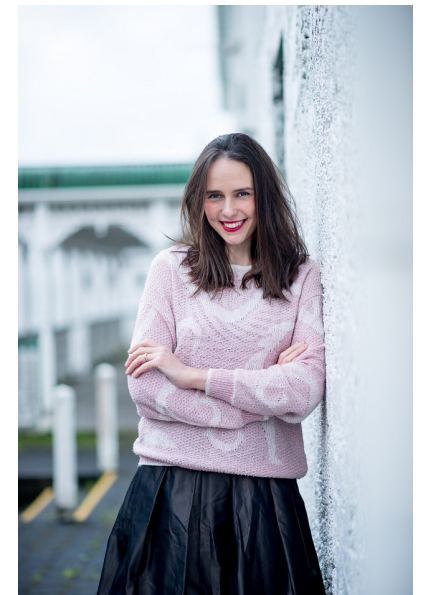

MARY WILSON

Height 178cm/5'10" Bust 89cm/35" Waist 69cm/27" Hips 94cm/37"
Dress 10 AUS/6 US/36 EU Shoe 41 EU/10 US/7 UK Hair Dark Brown
Eyes Blue/Grey

2 Morton Street, PO Box 90920, Auckland
T:+64 9 373 2916 | F:+64 9 379 6834
Freephone (NZ Only): 0508 4 Red11