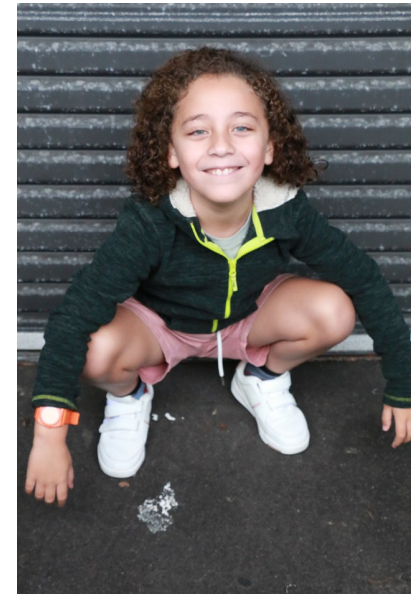

SHAY IPSEN

Height 138cm/4'6" Shoe 34 EU/2 US/1.5 UK Size 8 - 9 Hair Brown  
Eyes Blue/Green

17D Pollen Street  
Grey Lynn  
Auckland