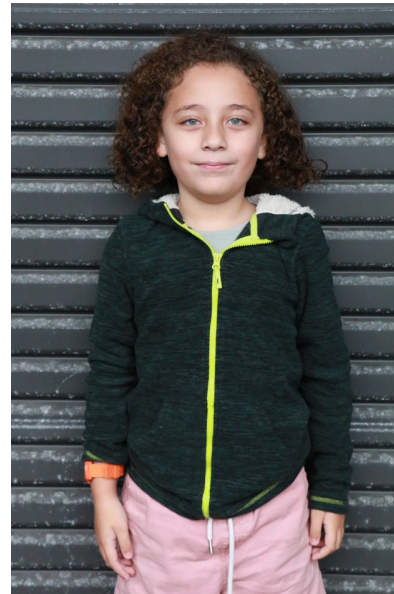

SHAY IPSEN

Height 138cm/4'6" Shoe 34 EU/2 US/1.5 UK Size 8 - 9 Hair Brown  
Eyes Blue/Green

17D Pollen Street  
Grey Lynn  
Auckland