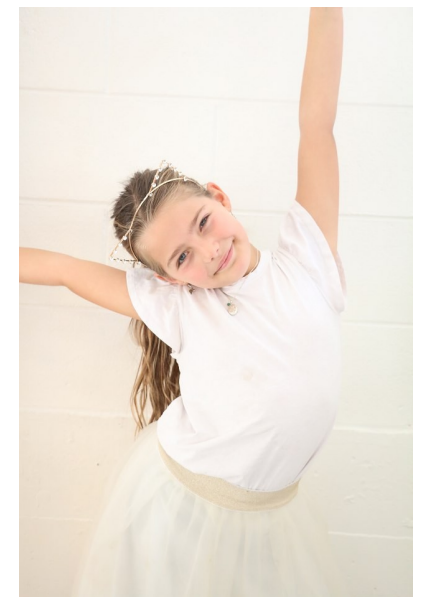

RUBY RAINE BELL

Height 134cm/4'4" Size 7 - 8 Hair Light Brown Eyes Blue

17D Pollen Street
Grey Lynn
Auckland