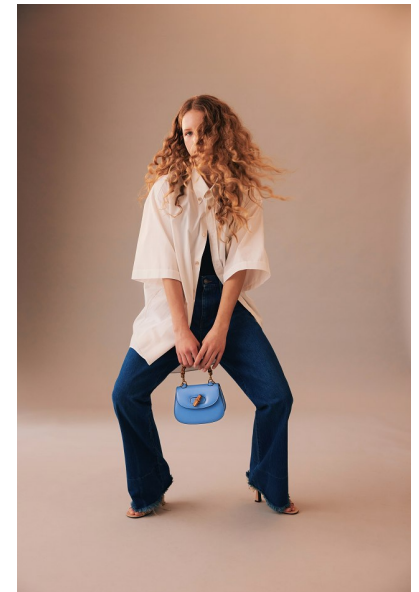

## BO WOODWARD

Height 159cm/5'2.5" Bust 76cm/30" Waist 61cm/24" Hips 74cm/29"  
Shoe 37.5 EU/6.5 US/4.5 UK Hair Blonde Eyes Blue

17D Pollen Street  
Grey Lynn  
Auckland