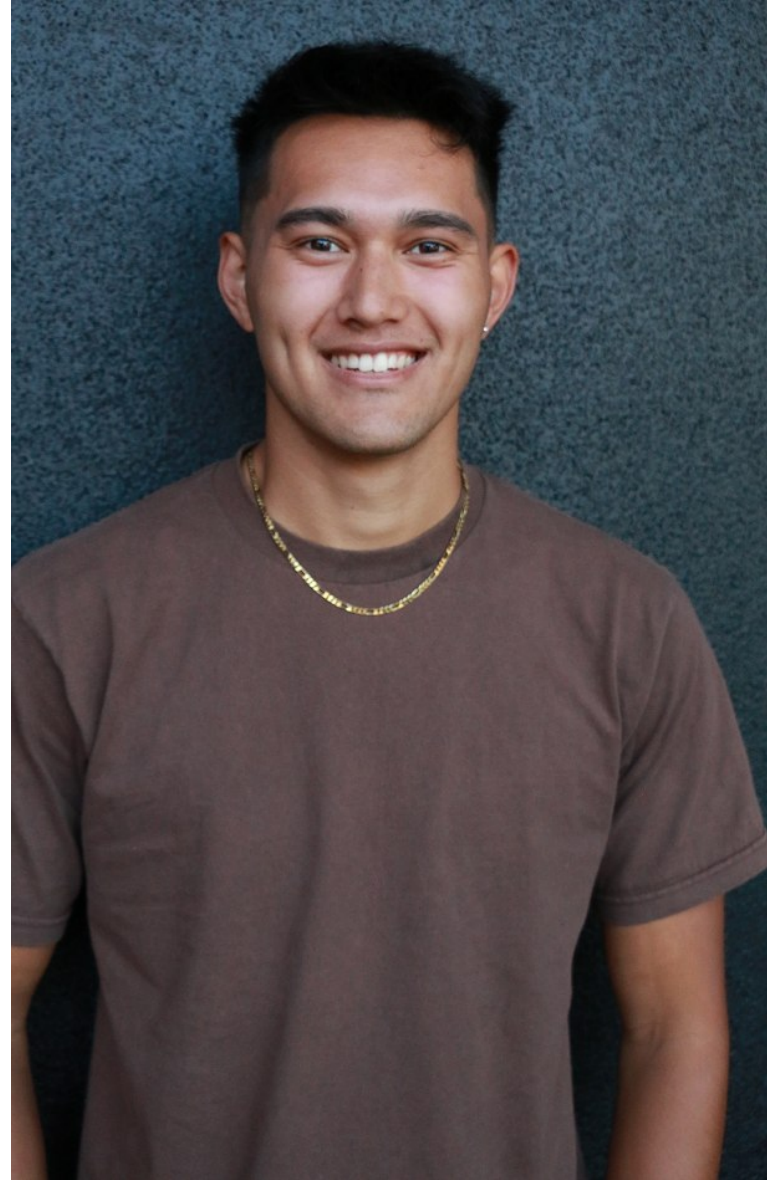

DAYSHAUN MACSWAIN

Height 181cm/5'11.5" Chest 93cm/36.5" Waist 84cm/33" Shoe 44 EU/10 US/9.5 UK Hair Black Eyes Brown

DAYSHAUN MACSWAIN

Height 181cm/5'11.5" Chest 93cm/36.5" Waist 84cm/33" Shoe 44 EU/10 US/9.5 UK Hair Black Eyes Brown

DAYSHAUN MACSWAIN

Height 181cm/5'11.5" Chest 93cm/36.5" Waist 84cm/33" Shoe 44 EU/10 US/9.5 UK Hair Black Eyes Brown