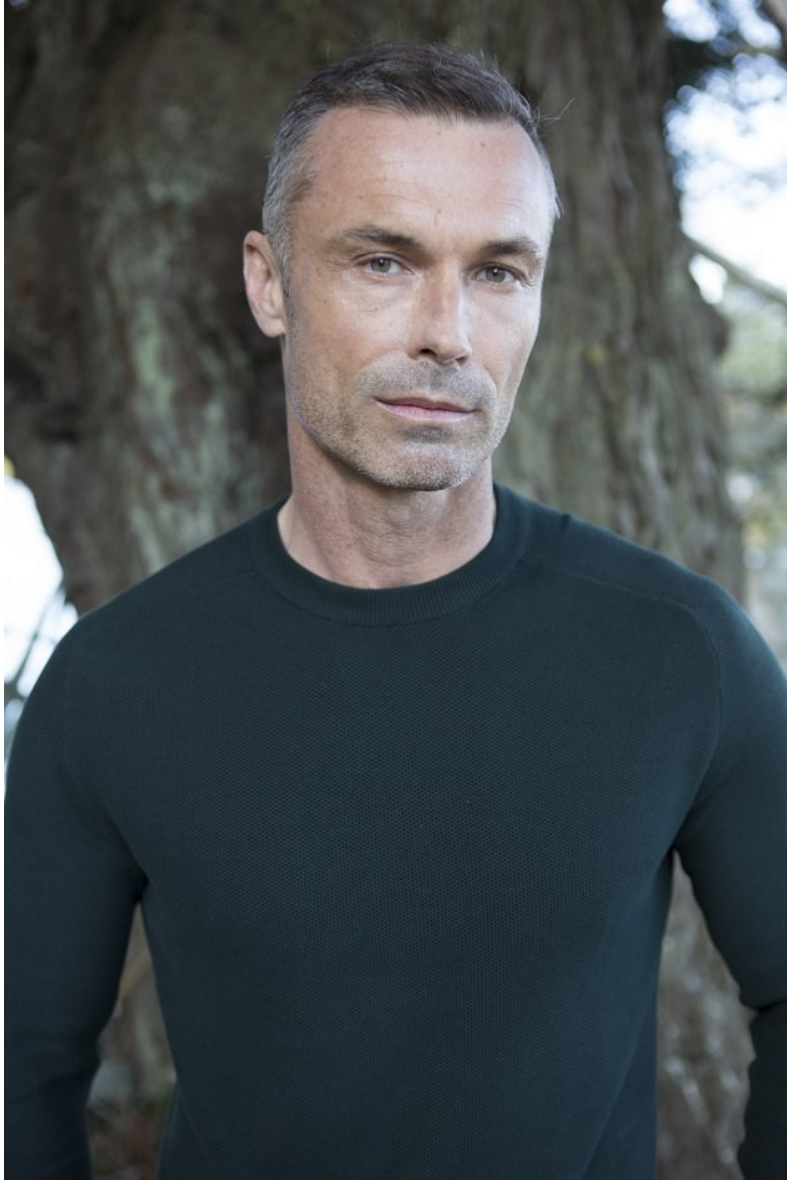

CEILHE HALPIN

Height 184cm/6'0.5" Chest 102cm/40" Waist 86cm/34" Shoe 43 EU/9.5 US/9 UK Hair Salt and Pepper Eyes Hazel

## CEILHE HALPIN

Height 184cm/6'0.5" Chest 102cm/40" Waist 86cm/34" Shoe 43 EU/9.5 US/9 UK Hair Salt and Pepper Eyes Hazel