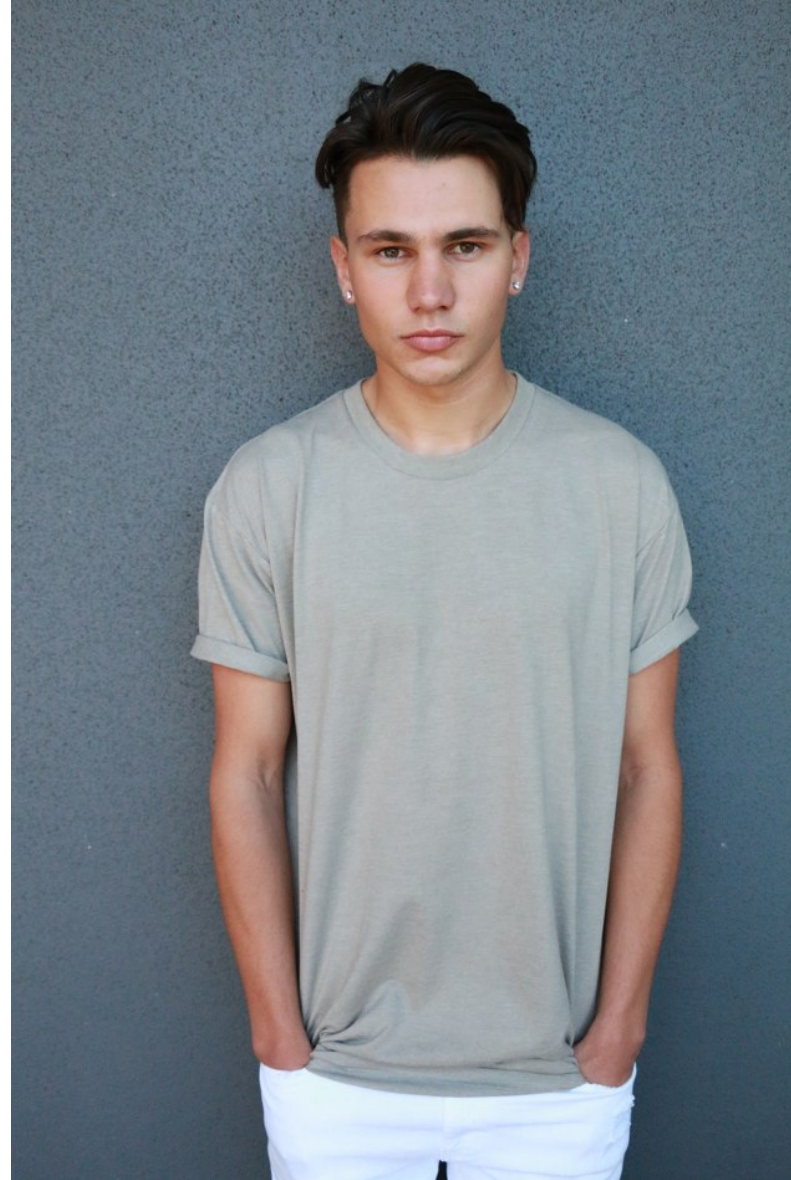

LEO PEREPELICA

Height 187cm/6'1.5" Chest 89cm/35" Waist 81cm/32" Shoe 44.5 EU/10.5 US/10 UK Hair Brown Eyes Hazel

LEO PERPELICA

Height 187cm/6'1.5" Chest 89cm/35" Waist 81cm/32" Shoe 44.5 EU/10.5 US/10 UK Hair Brown Eyes Hazel

LEO PERPELICA

Height 187cm/6'1.5" Chest 89cm/35" Waist 81cm/32" Shoe 44.5 EU/10.5 US/10 UK Hair Brown Eyes Hazel