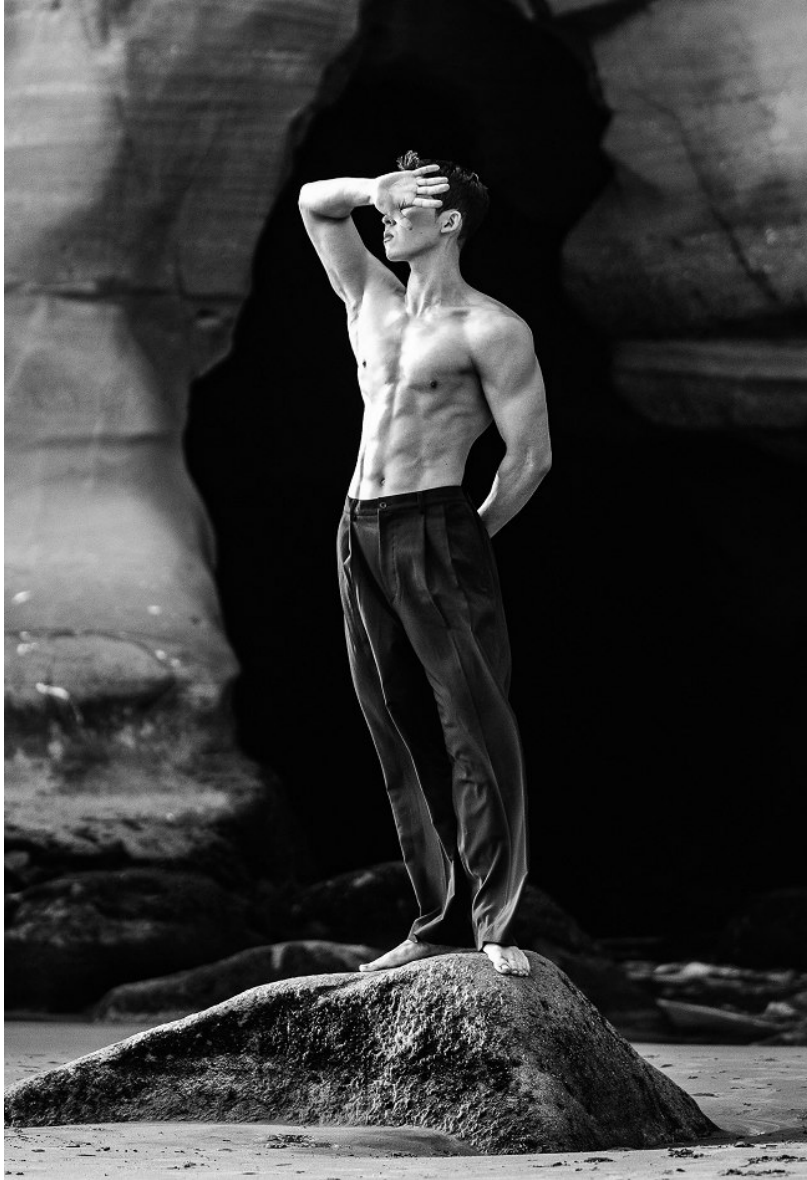

JINUK JANG

Height 181cm/5'11.5" Chest 99cm/39" Waist 81cm/32" Hair Black Eyes Brown

JINUK JANG

Height 181cm/5'11.5" Chest 99cm/39" Waist 81cm/32" Hair Black Eyes Brown

JINUK JANG

Height 181cm/5'11.5" Chest 99cm/39" Waist 81cm/32" Hair Black Eyes Brown