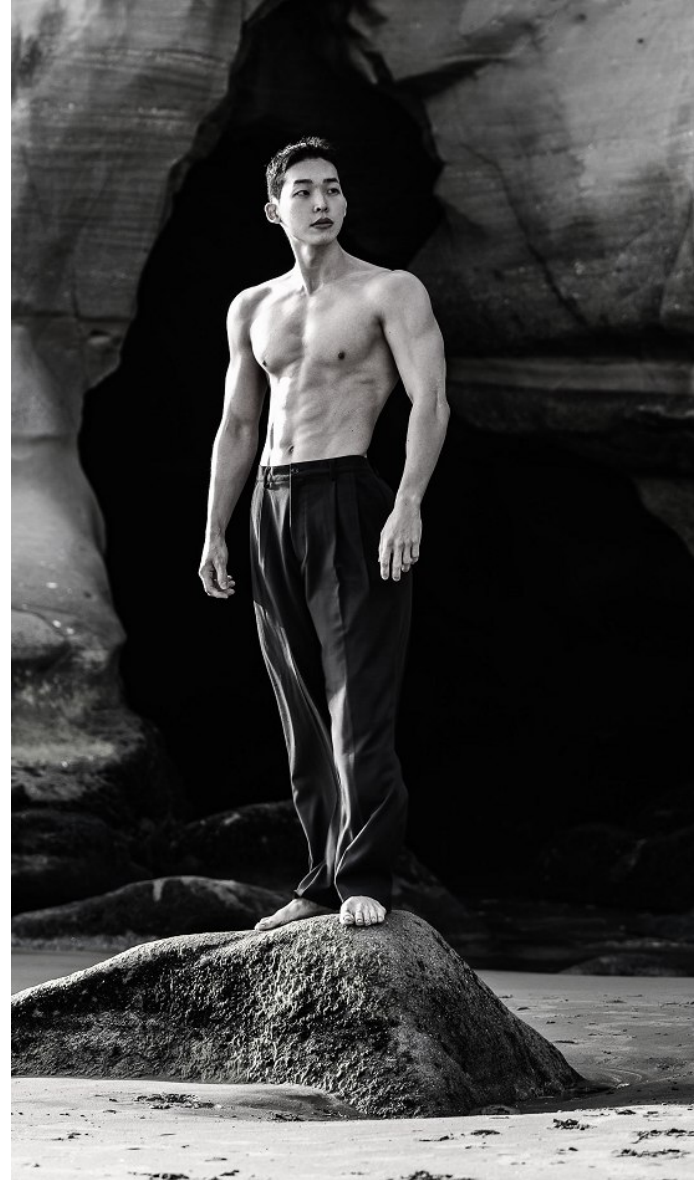

JINUK JANG

Height 181cm/5'11.5" Chest 99cm/39" Waist 81cm/32" Hair Black Eyes Brown

JINUK JANG

Height 181cm/5'11.5" Chest 99cm/39" Waist 81cm/32" Hair Black Eyes Brown

JINUK JANG

Height 181cm/5'11.5" Chest 99cm/39" Waist 81cm/32" Hair Black Eyes Brown