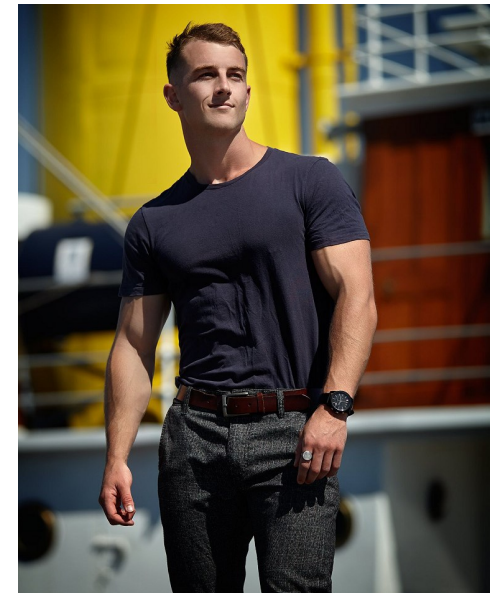

BRADDEN HURN

Height 177cm/5'9.5" Chest 99cm/39" Waist 76cm/30" Shoe 43.5 EU/10
US/9.5 UK Hair Dark Blonde Eyes Green

17D Pollen Street
Grey Lynn
Auckland