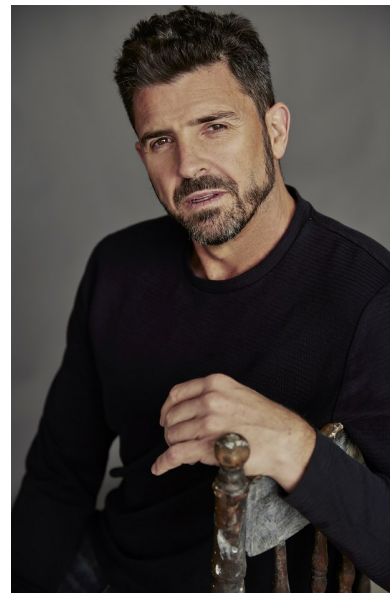

JARON CORLESS

Height 184cm/6'0.5" Chest 109cm/43" Waist 91cm/36" Shoe 46.5 EU/12
US/11.5 UK Hair Brown Eyes Brown

17D Pollen Street
Grey Lynn
Auckland