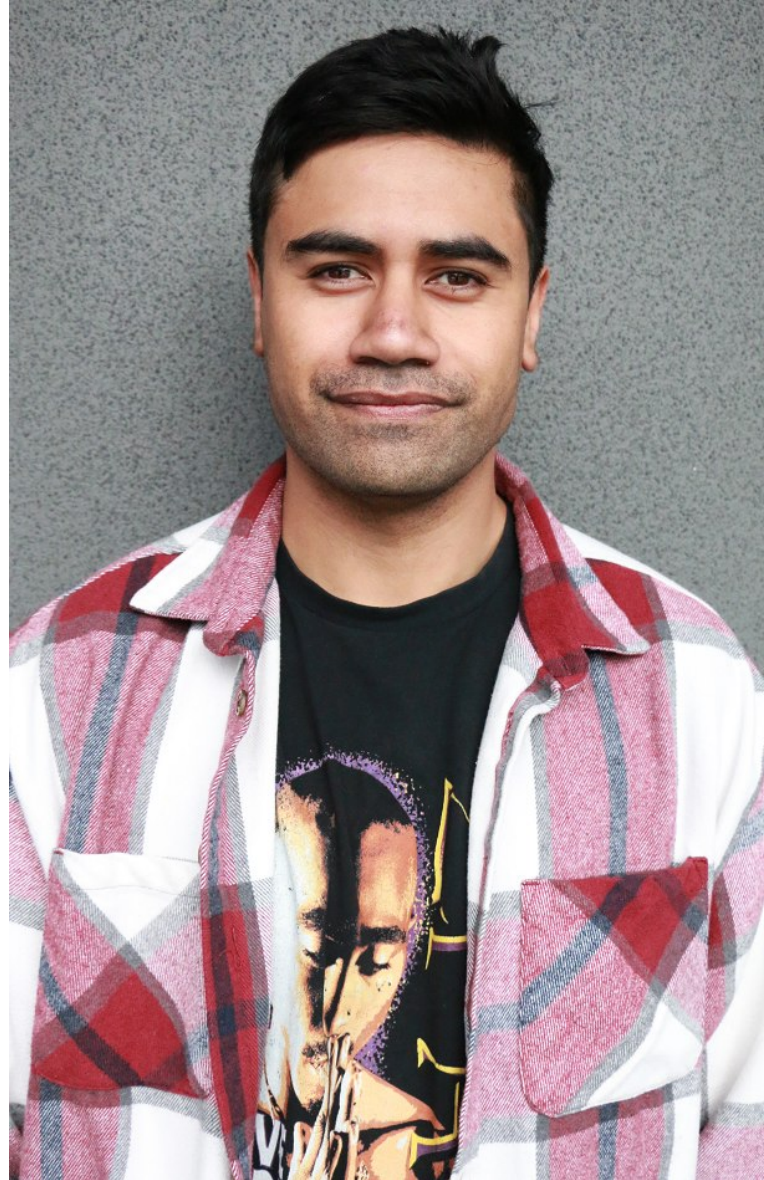

LEGION KELLY

Height 186cm/6'1.5" Chest 107cm/42" Waist 94cm/37" Shoe 45.5 EU/11 US/10.5 UK Hair Black Eyes Brown

LEGION KELLY

Height 186cm/6'1.5" Chest 107cm/42" Waist 94cm/37" Shoe 45.5 EU/11 US/10.5 UK Hair Black Eyes Brown