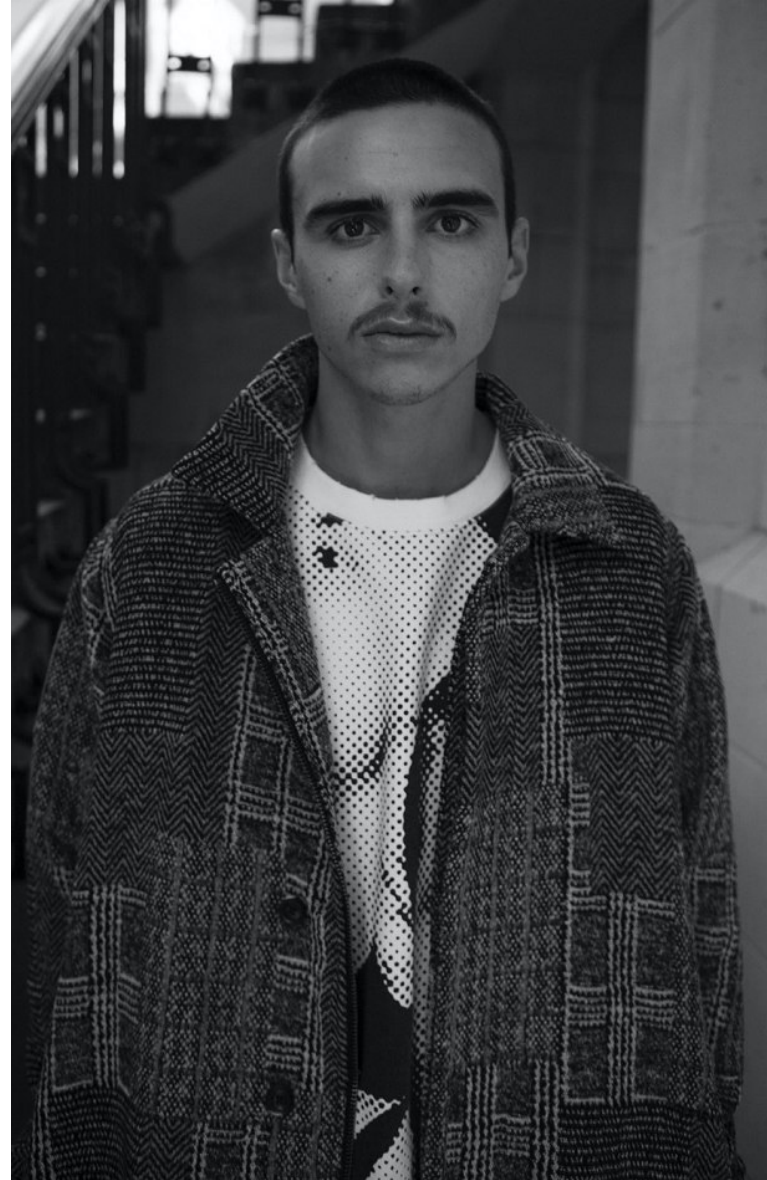

NICK WHITE

Height 183cm/6'0" Chest 91cm/36" Waist 81cm/32" Shoe 44 EU/10 US/9.5 UK Hair Brown Eyes Brown