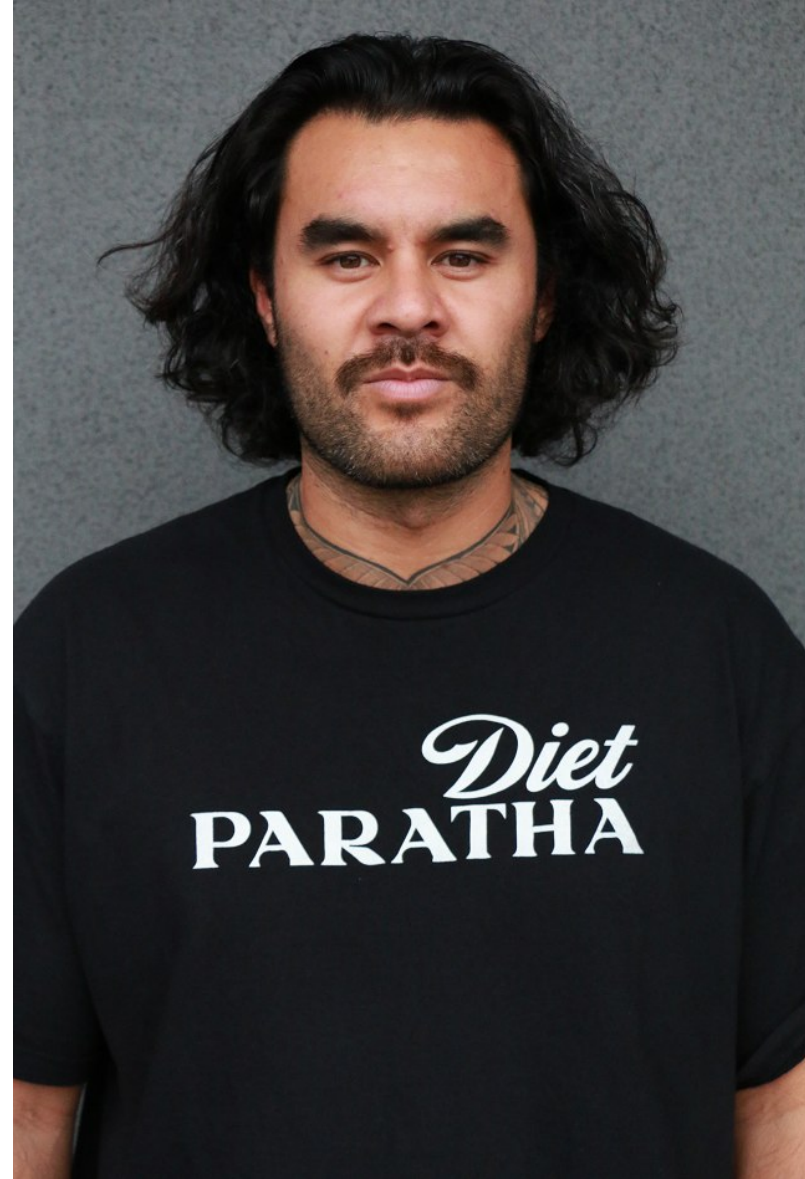

CRUISE TUAKURA

Height 185cm/6'1" Chest 104cm/41" Waist 91cm/36" Shoe 46.5 EU/12 US/11.5 UK Hair Brown Eyes Brown

CRUISE TUAKURA

Height 185cm/6'1" Chest 104cm/41" Waist 91cm/36" Shoe 46.5 EU/12 US/11.5 UK Hair Brown Eyes Brown

CRUISE TUAKURA

Height 185cm/6'1" Chest 104cm/41" Waist 91cm/36" Shoe 46.5 EU/12 US/11.5 UK Hair Brown Eyes Brown