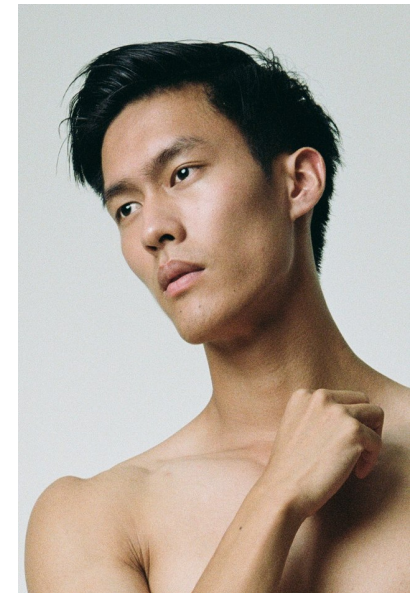

HORACE LEE

Height 183cm/6'0" Chest 96cm/38" Waist 76cm/30" Shoe 43 EU/9.5 US/9 UK
Hair Black Eyes Black

17D Pollen Street
Grey Lynn
Auckland