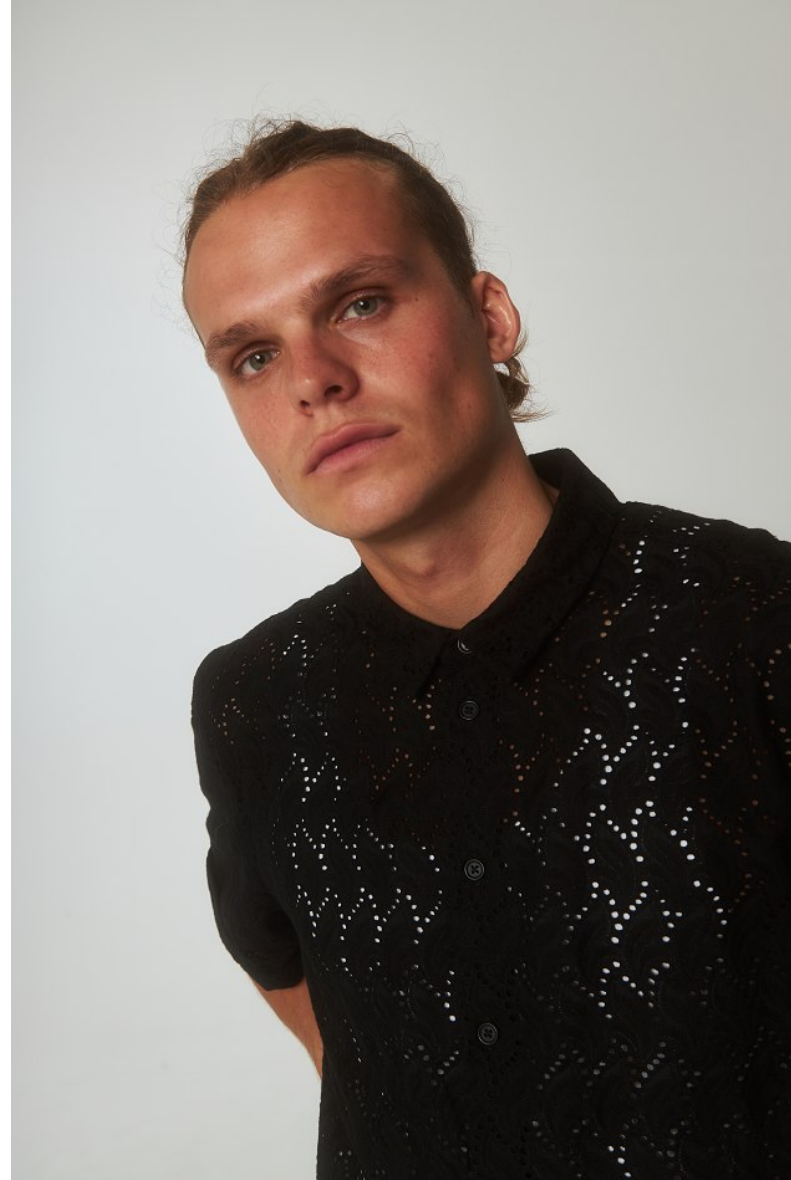

FLYNN PALMER

Height 184cm/6'0.5" Chest 94cm/37" Waist 81cm/32" Shoe 44 EU/10 US/9.5 UK Hair Dark Blonde Eyes Blue/Green

FLYNN PALMER

Height 184cm/6'0.5" Chest 94cm/37" Waist 81cm/32" Shoe 44 EU/10 US/9.5 UK Hair Dark Blonde Eyes Blue/Green