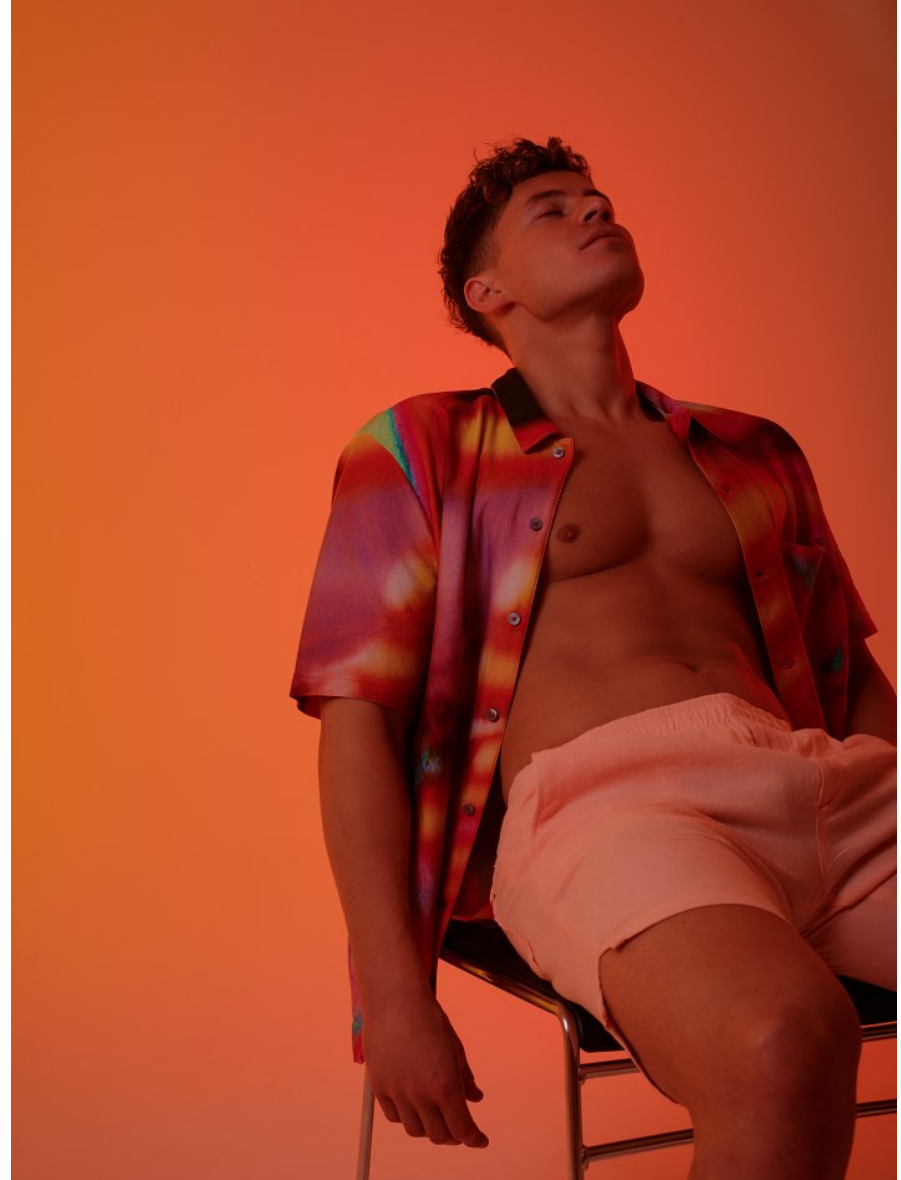

**BENJAMIN BENOITHMANE**

Height 180cm/5'11" Chest 101cm/40" Waist 79cm/31" Shoe 40 EU/7.5 US/7 UK Hair Blonde Eyes Blue

**BENJAMIN BENOITHMANE**

Height 180cm/5'11" Chest 101cm/40" Waist 79cm/31" Shoe 40 EU/7.5 US/7 UK Hair Blonde Eyes Blue

**BENJAMIN BENOITHMANE**

Height 180cm/5'11" Chest 101cm/40" Waist 79cm/31" Shoe 40 EU/7.5 US/7 UK Hair Blonde Eyes Blue