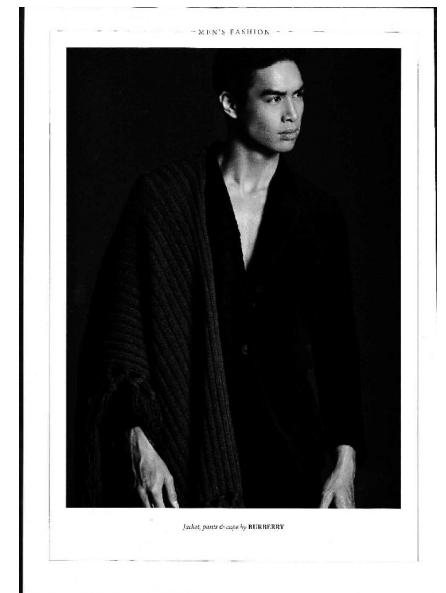

MICHAEL BUI

Height 185cm/6'1" Chest 97cm/38" Waist 76cm/30" Shoe 44 EU/10 US/9.5
 UK Hair Black Eyes Brown

LAB 3

LAB 3

17D Pollen Street
 Grey Lynn
 Auckland