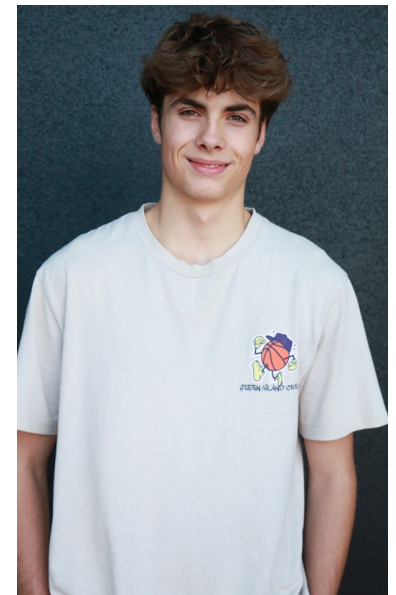

LACHLAN KENNEDY

Height 187cm/6'1.5" Chest 93cm/36.5" Waist 78cm/30.5" Shoe 45.5 EU/11
US/10.5 UK Hair Blonde Eyes Hazel

17D Pollen Street
Grey Lynn
Auckland