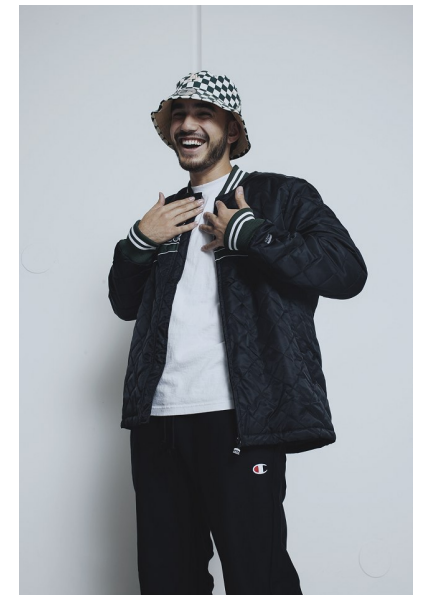

LEVI MCMILLAN

Height 181cm/5'11.5" Chest 95cm/37.5" Waist 81cm/32" Shoe 44.5 EU/10.5
US/10 UK Hair Brown Eyes Brown

17D Pollen Street
Grey Lynn
Auckland