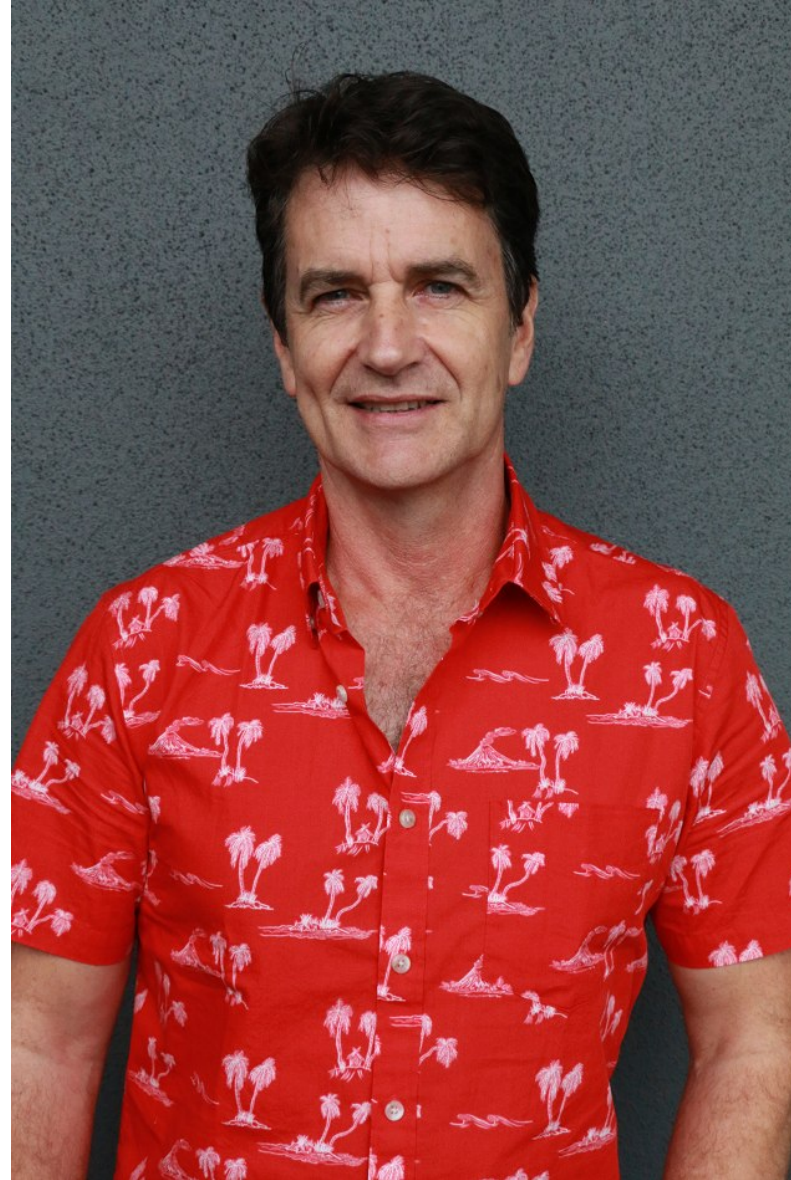

BRUCE NIXON

Height 176cm/5'9.5" Chest 101cm/40" Waist 84cm/33" Suit Length R Shoe 43 EU/9.5 US/9 UK Hair Brown Eyes Green

BRUCE NIXON

Height 176cm/5'9.5" Chest 101cm/40" Waist 84cm/33" Suit Length R Shoe 43 EU/9.5 US/9 UK Hair Brown Eyes Green