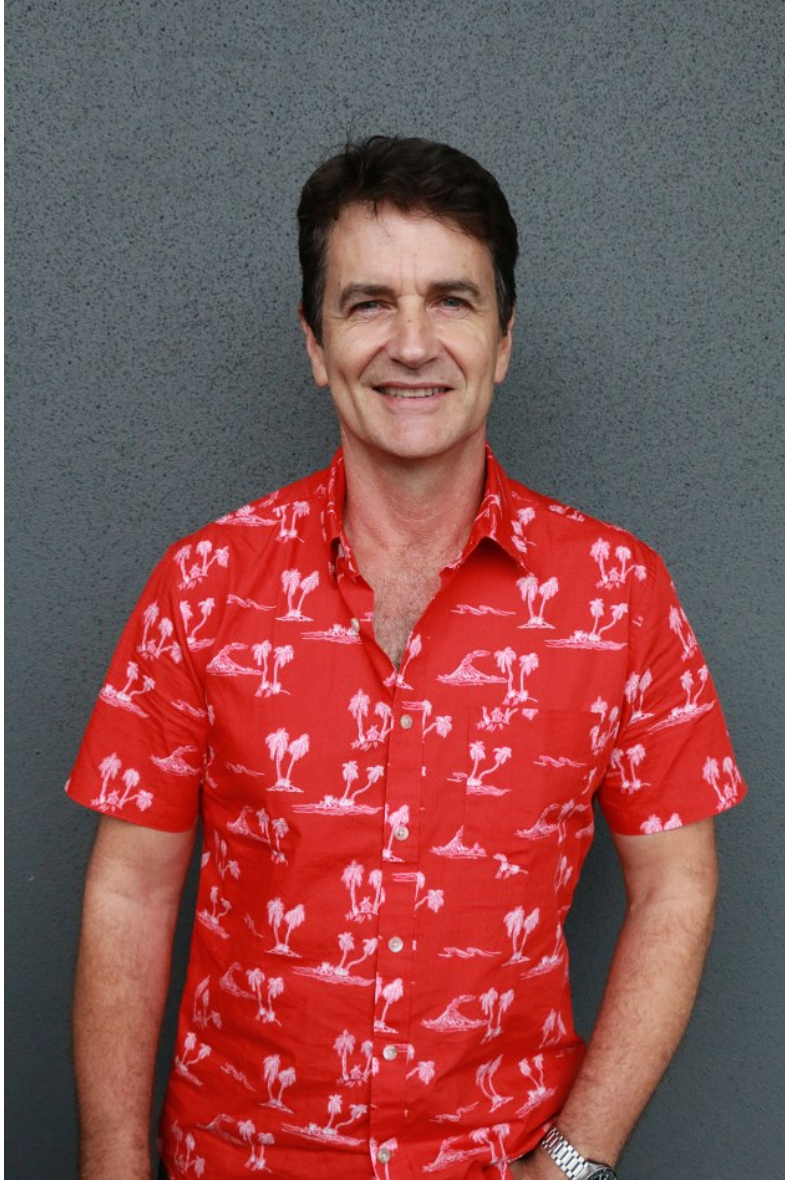

BRUCE NIXON

Height 176cm/5'9.5" Chest 101cm/40" Waist 84cm/33" Suit Length R Shoe 43 EU/9.5 US/9 UK Hair Brown Eyes Green

BRUCE NIXON

Height 176cm/5'9.5" Chest 101cm/40" Waist 84cm/33" Suit Length R Shoe 43 EU/9.5 US/9 UK Hair Brown Eyes Green