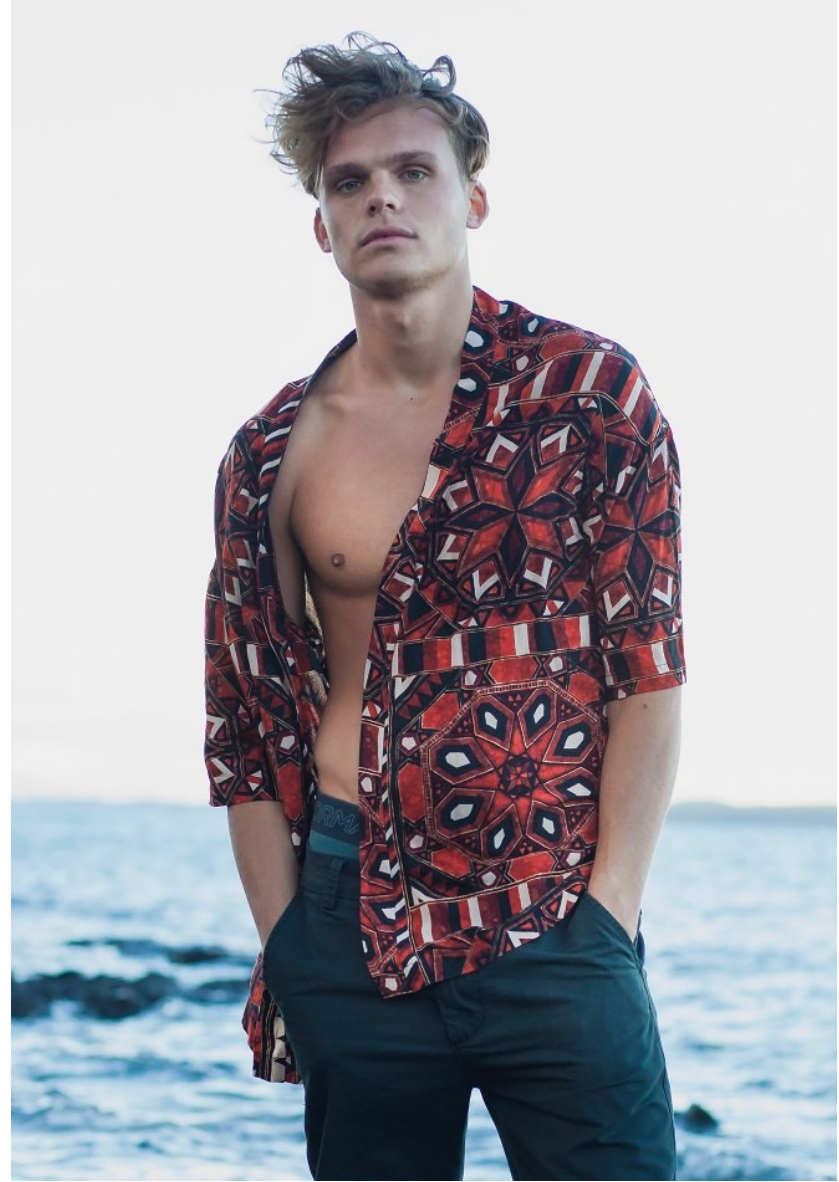

FLYNN PALMER

Height 184cm/6'0.5" Chest 94cm/37" Waist 81cm/32" Shoe 44 EU/10 US/9.5 UK Hair Dark Blonde Eyes Blue/Green

FLYNN PALMER

Height 184cm/6'0.5" Chest 94cm/37" Waist 81cm/32" Shoe 44 EU/10 US/9.5 UK Hair Dark Blonde Eyes Blue/Green

FLYNN PALMER

Height 184cm/6'0.5" Chest 94cm/37" Waist 81cm/32" Shoe 44 EU/10 US/9.5 UK Hair Dark Blonde Eyes Blue/Green