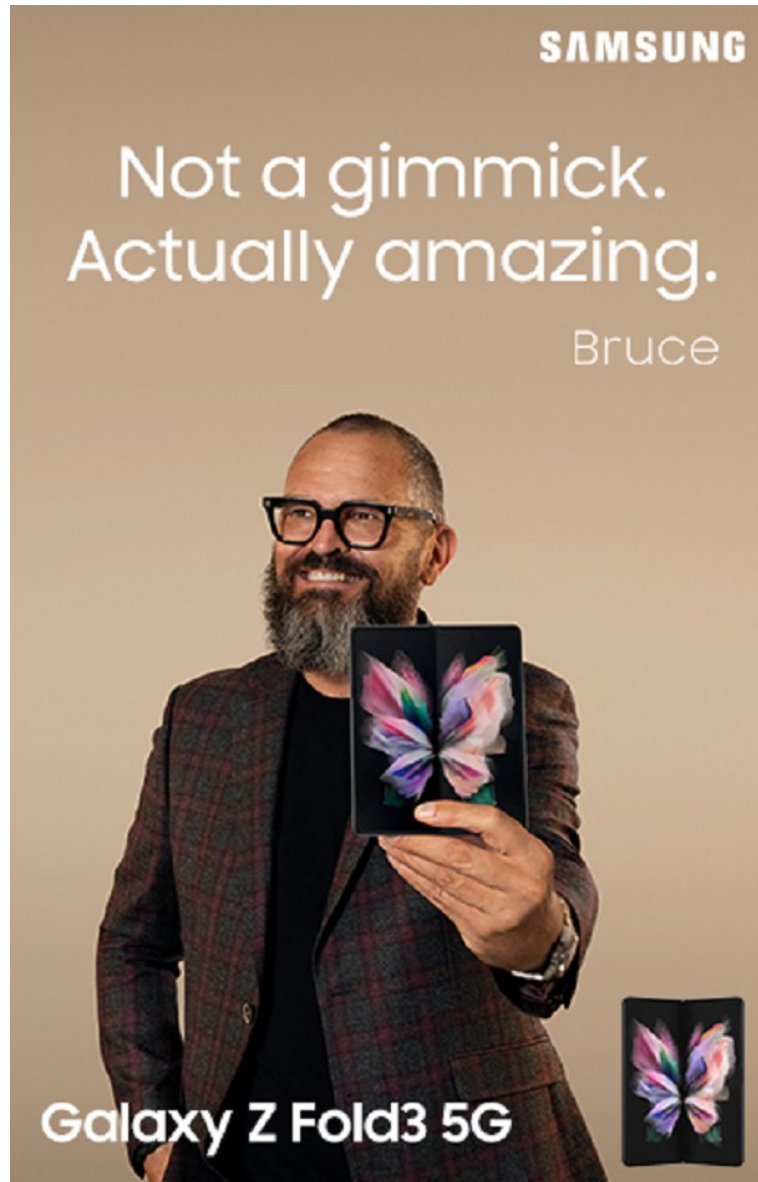

BRUCE PILBROW

Height 194cm/6'4.5" Waist 86cm/34" Shoe 48 EU/13 US/12.5 UK Hair Brown Eyes Brown

BRUCE PILBROW

Height 194cm/6'4.5" Waist 86cm/34" Shoe 48 EU/13 US/12.5 UK Hair Brown Eyes Brown

BRUCE PILBROW