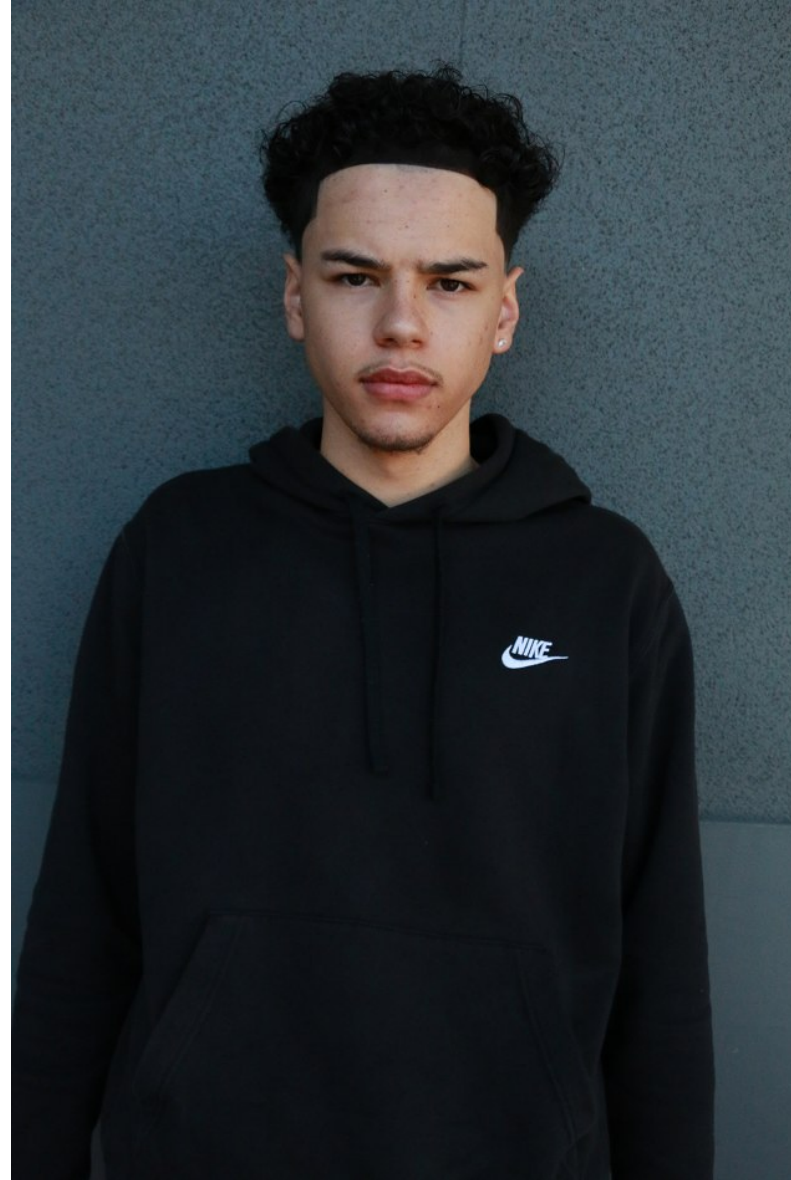

BROOKLYN O'MALLEY

Height 190cm/6'2.5" Chest 90cm/35.5" Waist 81cm/32" Shoe 44.5 EU/10.5 US/10 UK Hair Black Eyes Brown

BROOKLYN O'MALLEY

Height 190cm/6'2.5" Chest 90cm/35.5" Waist 81cm/32" Shoe 44.5 EU/10.5 US/10 UK Hair Black Eyes Brown