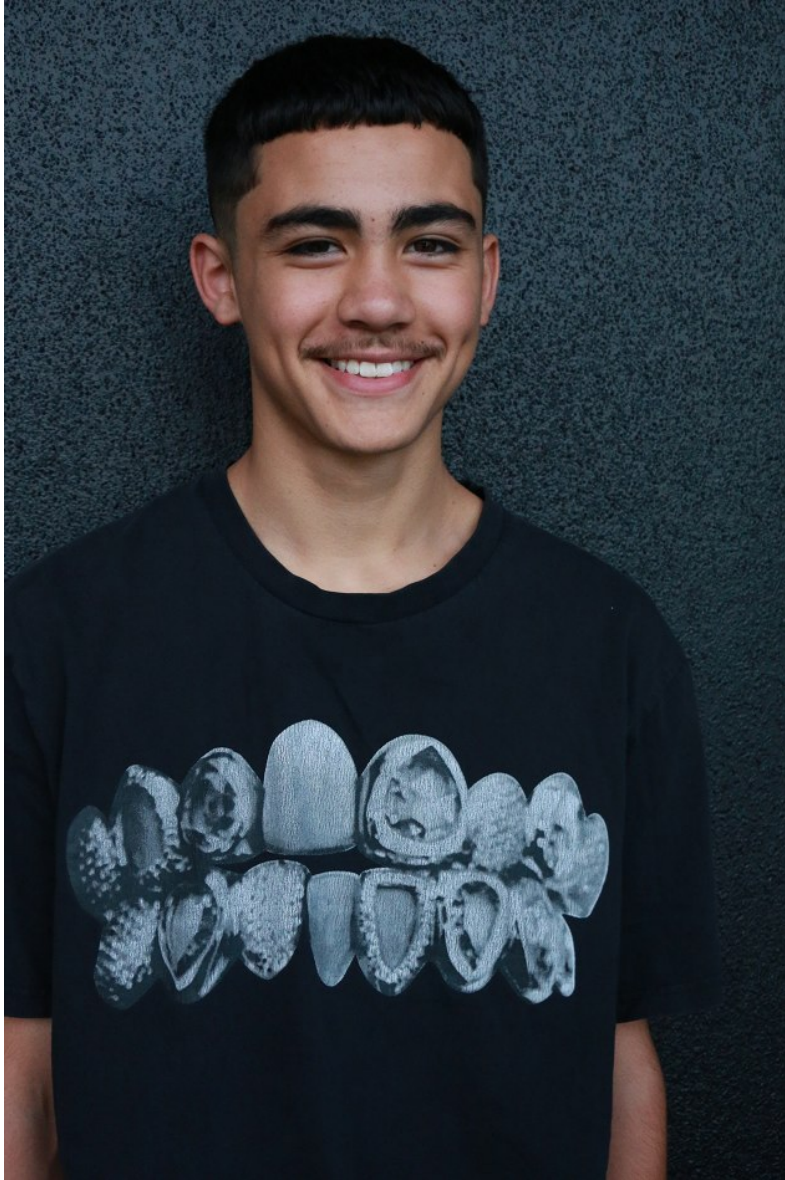

## BOSTON JONES

Height 187cm/6'1.5" Chest 91cm/36" Waist 74cm/29" Shoe 45 EU/11 US/10.5 UK Hair Black Eyes Brown