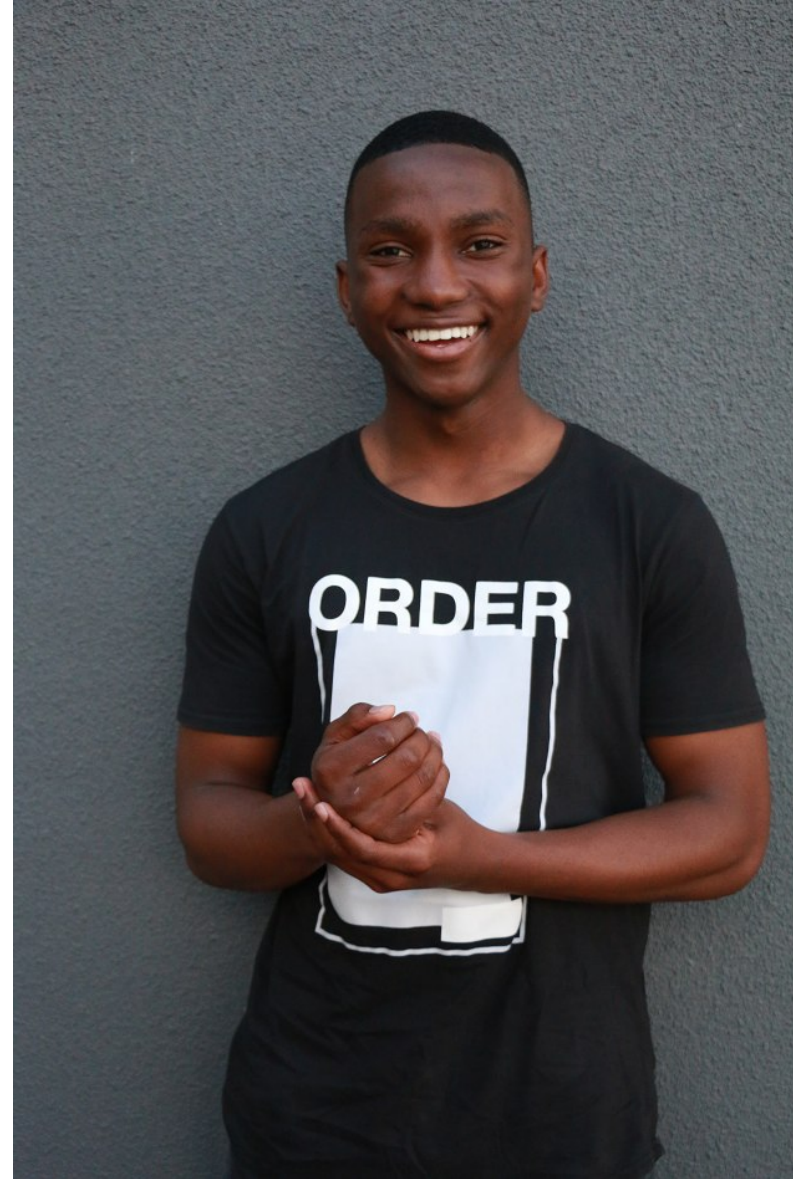

SASHA SABETA

Height 180cm/5'11" Chest 101cm/40" Waist 74cm/29" Inseam 78cm/30.5" Shoe 44 EU/10 US/9.5 UK Hair Black Eyes Brown

SASHA SABETA

Height 180cm/5'11" Chest 101cm/40" Waist 74cm/29" Inseam 78cm/30.5" Shoe 44 EU/10 US/9.5 UK Hair Black Eyes Brown

SASHA SABETA

Height 180cm/5'11" Chest 101cm/40" Waist 74cm/29" Inseam 78cm/30.5" Shoe 44 EU/10 US/9.5 UK Hair Black Eyes Brown