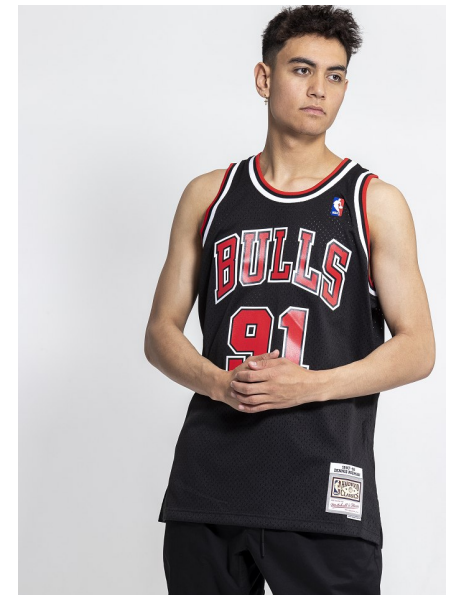

ANTHONY THOMPSON

Height 183cm/6'0" Chest 89cm/35" Waist 81cm/32" Shoe 44.5 EU/10.5
US/10 UK Hair Brown Eyes Brown

2 Morton Street, PO Box 90920, Auckland
T: +64 9 373 2916 | F: +64 9 379 6834
Freephone (NZ Only): 0508 4 Red11