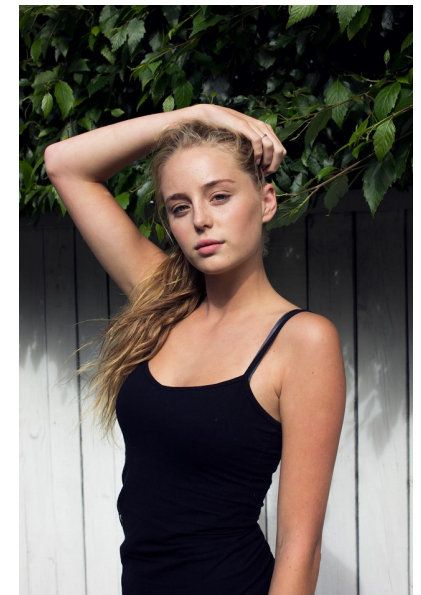

LIZZY DOMIGAN

Height 175cm/5'9" Bust 86cm/34" B/C Waist 66cm/26" Shoe 39 EU/8
US/6 UK Hair Blonde Eyes Green

2 Morton Street, PO Box 90920, Auckland
T:+64 9 373 2916 | F:+64 9 379 6834
Freephone (NZ Only): 0508 4 Red11