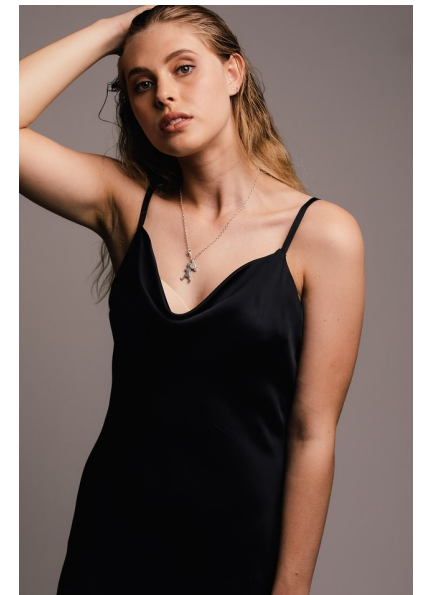

## LUCY SINCLAIR

Height 175cm/5'9" Bust 89cm/35" B Waist 71cm/28" Hips 99cm/39"  
Dress 8-10 AUS/4-6US/34-36 EU Shoe 39.5 EU/8.5 US/6 UK Hair Blonde  
Eyes Green

2 Morton Street, PO Box 90920, Auckland  
T:+64 9 373 2916 | F:+64 9 379 6834  
Freephone (NZ Only): 0508 4 Red11