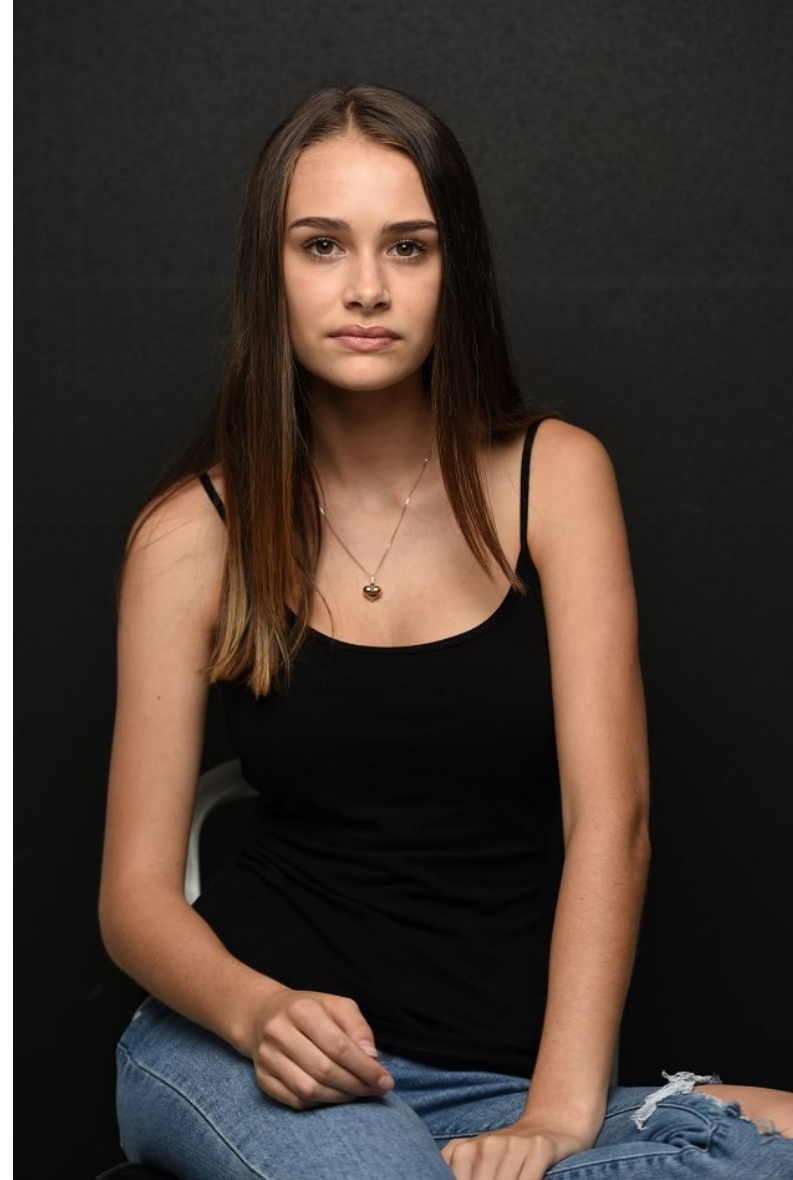

HOLLY KUZMANIC

Height 178cm/5'10" Bust 87cm/34.5" DD Waist 59cm/23" Hips 89cm/35" Dress 8 AUS/4 US/34 EU Shoe 39 EU/8 US/6 UK Hair Brown Eyes Hazel

HOLLY KUZMANIC

Height 178cm/5'10" Bust 87cm/34.5" DD Waist 59cm/23" Hips 89cm/35" Dress 8 AUS/4 US/34 EU Shoe 39 EU/8 US/6 UK Hair Brown Eyes Hazel