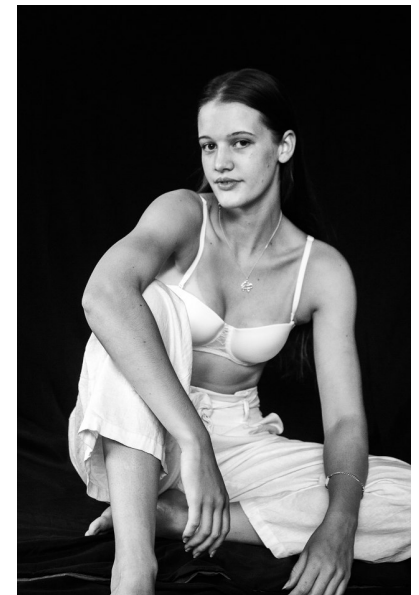

## DOMINIQUE NAGEL

Height 178cm/5'10" Bust 85cm/33.5" B Waist 63cm/25" Hips 96cm/38"  
Dress 10 AUS/6 US/36 EU Shoe 39 EU/8 US/6 UK Hair Light Brown  
Eyes Hazel

2 Morton Street, PO Box 90920, Auckland  
T:+64 9 373 2916 | F:+64 9 379 6834  
Freephone (NZ Only): 0508 4 Red11