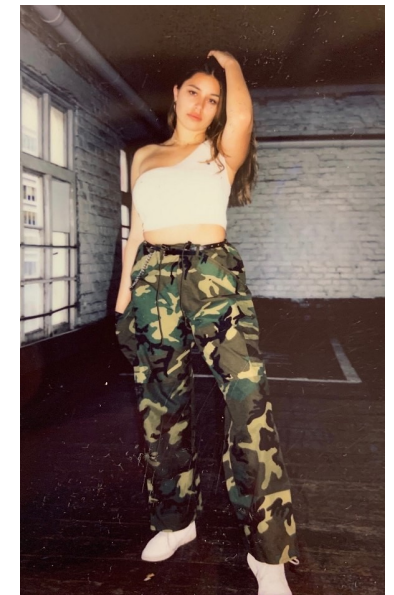

BIANCA TOLMIE

Height 178cm/5'10" Bust 99cm/39" E Waist 74cm/29" Hips 107cm/42"
Dress 12-14 AUS/8-10 US/38-40 EU Shoe 40.5 EU/9.5 US/7 UK Hair Brunette
Eyes Hazel

2 Morton Street, PO Box 90920, Auckland
T:+64 9 373 2916 | F:+64 9 379 6834
Freephone (NZ Only): 0508 4 Red11