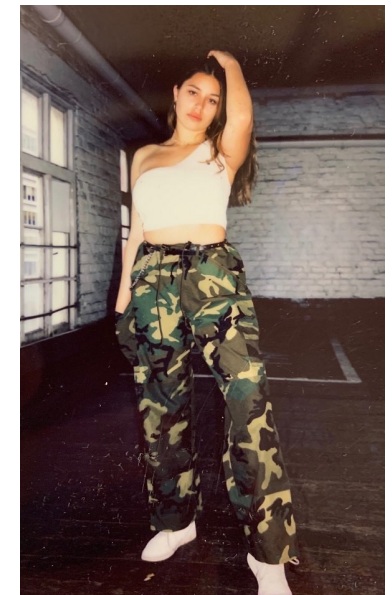

BIANCA TOLMIE

Height 178cm/5'10" Bust 101cm/40" F Waist 80cm/31.5" Hips 114cm/45"  
Shoe 40 EU/9 US/6.5 UK Hair Brunette Eyes Hazel

17D Pollen Street  
Grey Lynn  
Auckland