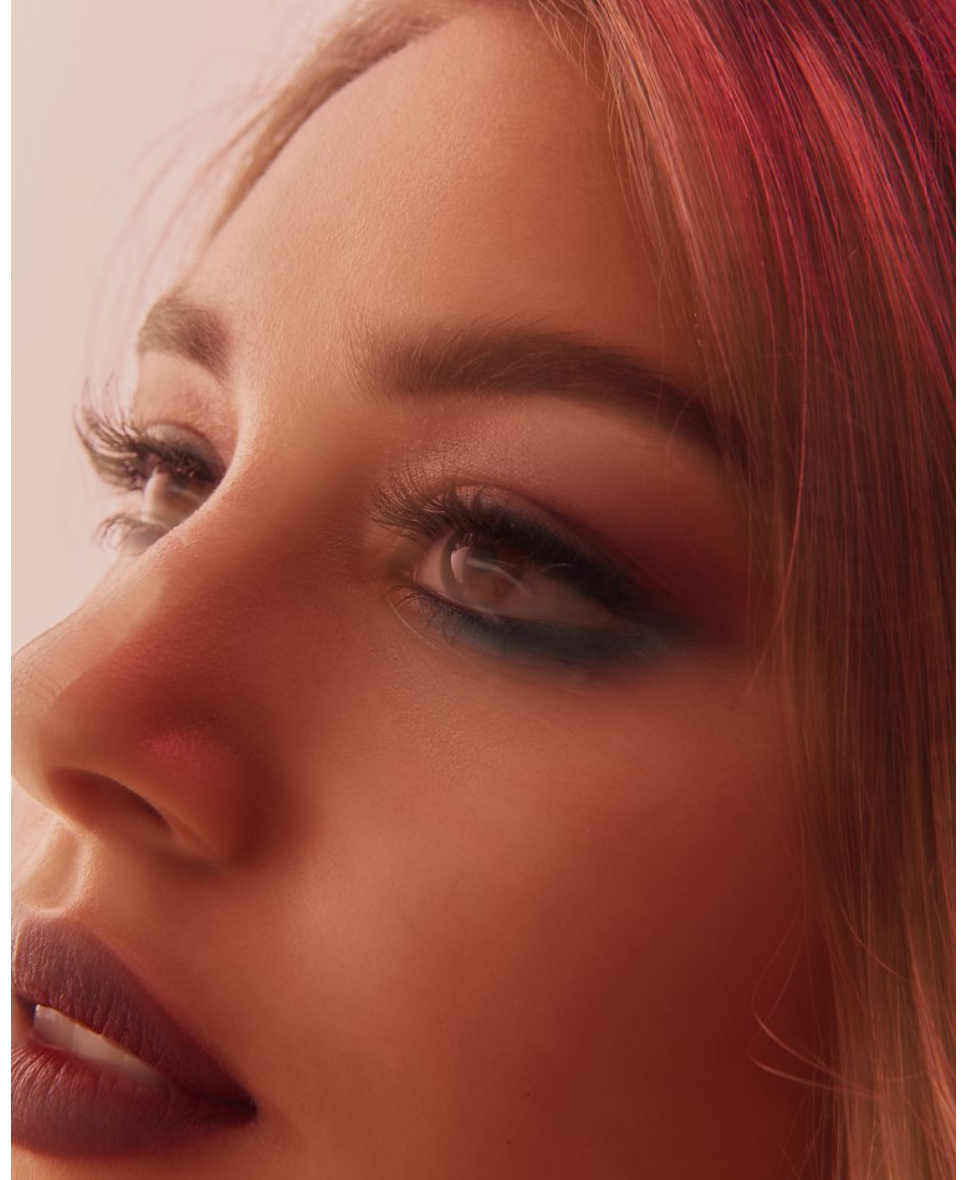

BIANCA TOLMIE

Height 178cm/5'10" Bust 101cm/40" F Waist 80cm/31.5" Hips 114cm/45" Shoe 40 EU/9 US/6.5 UK Hair Brunette Eyes Hazel

BIANCA TOLMIE

Height 178cm/5'10" Bust 101cm/40" F Waist 80cm/31.5" Hips 114cm/45" Shoe 40 EU/9 US/6.5 UK Hair Brunette Eyes Hazel

**BIANCA TOLMIE**

Height 178cm/5'10" Bust 101cm/40" F Waist 80cm/31.5" Hips 114cm/45" Shoe 40 EU/9 US/6.5 UK Hair Brunette Eyes Hazel

BIANCA TOLMIE

Height 178cm/5'10" Bust 101cm/40" F Waist 80cm/31.5" Hips 114cm/45" Shoe 40 EU/9 US/6.5 UK Hair Brunette Eyes Hazel