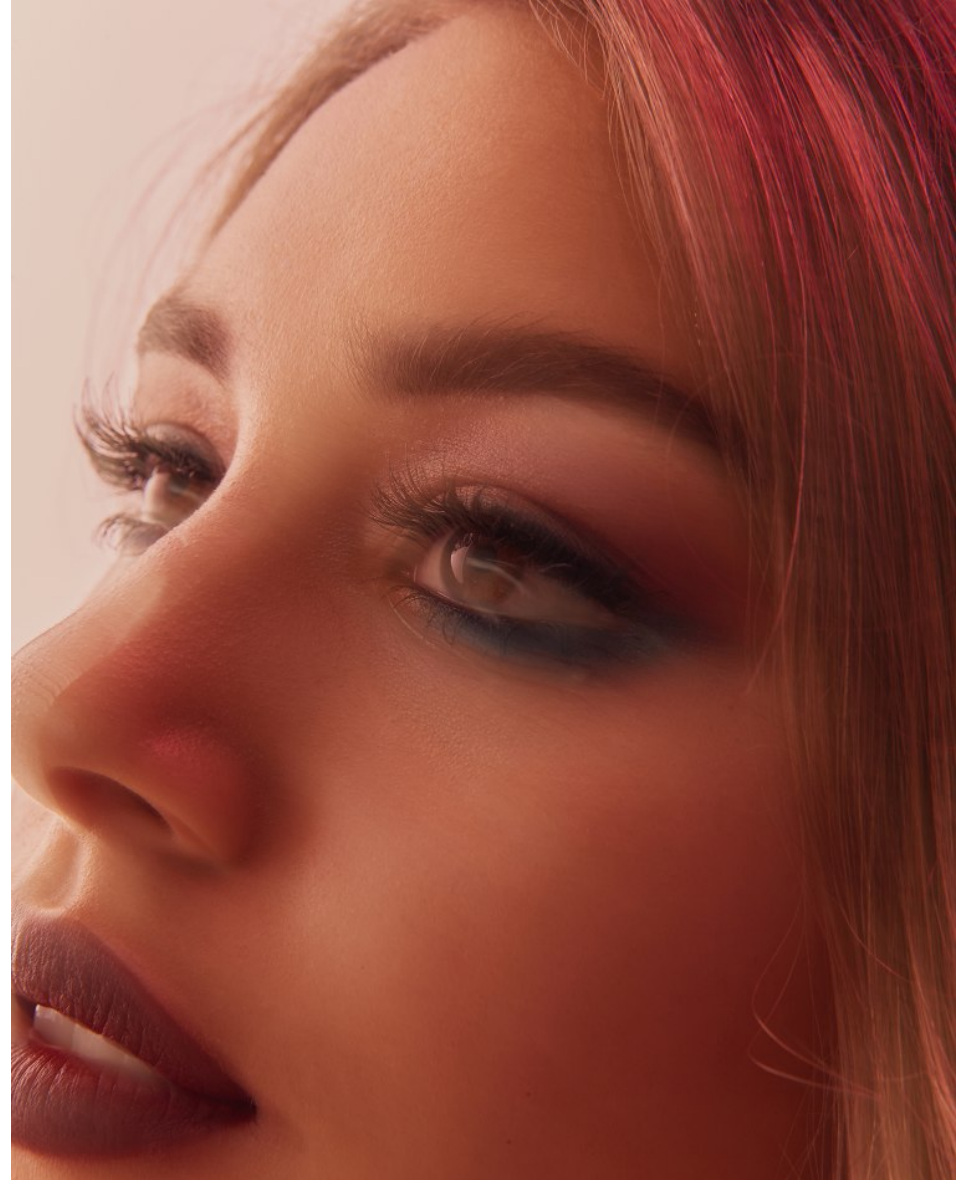

BIANCA TOLMIE

Height 178cm/5'10" Bust 99cm/39" E Waist 74cm/29" Hips 107cm/42" Dress 12-14 AUS/8-10 US/38-40 EU Shoe 40.5 EU/9.5 US/7 UK Hair Brunette Eyes Hazel

**BIANCA TOLMIE**

Height 178cm/5'10" Bust 99cm/39" E Waist 74cm/29" Hips 107cm/42" Dress 12-14 AUS/8-10 US/38-40 EU Shoe 40.5 EU/9.5 US/7 UK Hair Brunette Eyes Hazel

**BIANCA TOLMIE**

Height 178cm/5'10" Bust 99cm/39" E Waist 74cm/29" Hips 107cm/42" Dress 12-14 AUS/8-10 US/38-40 EU Shoe 40.5 EU/9.5 US/7 UK Hair Brunette Eyes Hazel

BIANCA TOLMIE

Height 178cm/5'10" Bust 99cm/39" E Waist 74cm/29" Hips 107cm/42" Dress 12-14 AUS/8-10 US/38-40 EU Shoe 40.5 EU/9.5 US/7 UK Hair Brunette Eyes Hazel