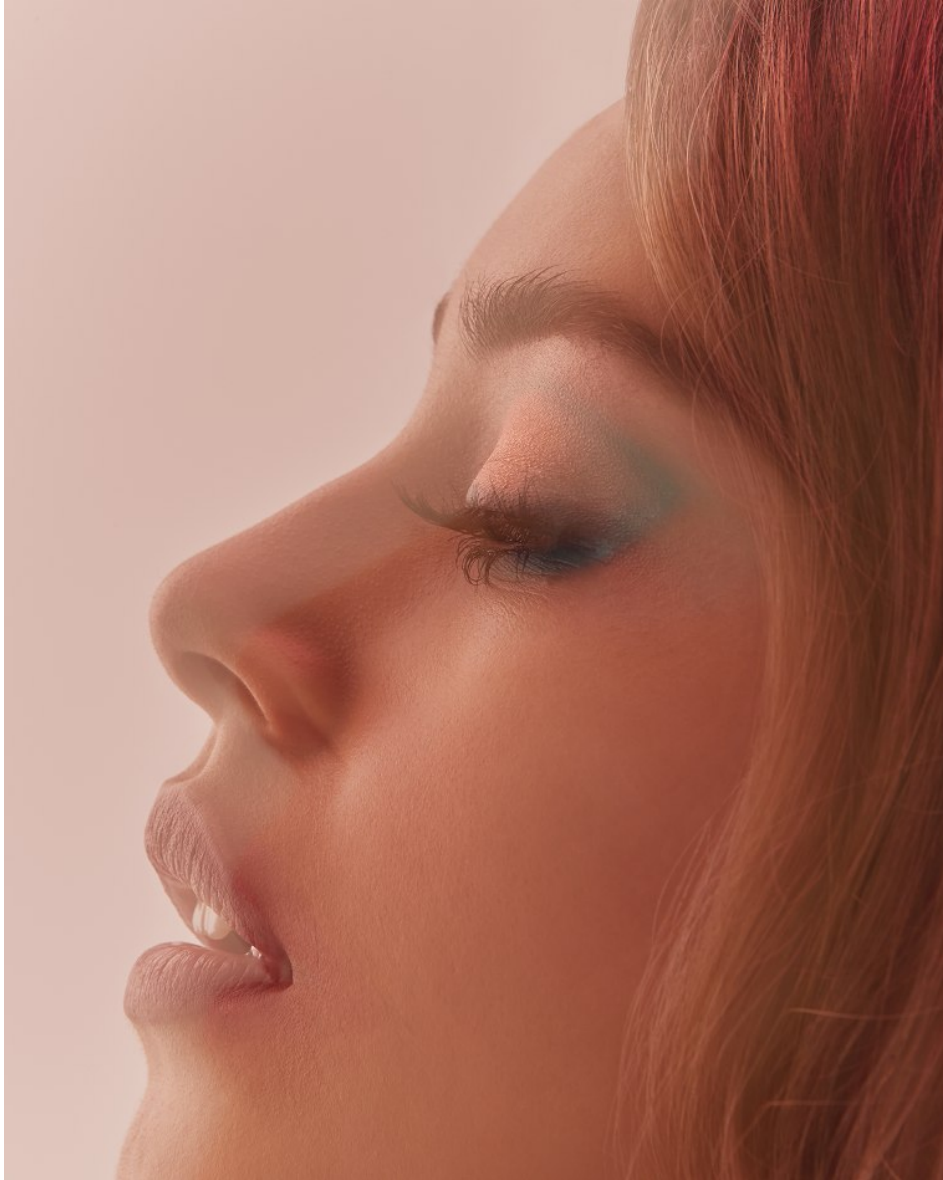

BIANCA TOLMIE

Height 178cm/5'10" Bust 101cm/40" F Waist 80cm/31.5" Hips 114cm/45" Shoe 40 EU/9 US/6.5 UK Hair Brunette Eyes Hazel

BIANCA TOLMIE

Height 178cm/5'10" Bust 101cm/40" F Waist 80cm/31.5" Hips 114cm/45" Shoe 40 EU/9 US/6.5 UK Hair Brunette Eyes Hazel

**BIANCA TOLMIE**

Height 178cm/5'10" Bust 101cm/40" F Waist 80cm/31.5" Hips 114cm/45" Shoe 40 EU/9 US/6.5 UK Hair Brunette Eyes Hazel

BIANCA TOLMIE

Height 178cm/5'10" Bust 101cm/40" F Waist 80cm/31.5" Hips 114cm/45" Shoe 40 EU/9 US/6.5 UK Hair Brunette Eyes Hazel

BIANCA TOLMIE

Height 178cm/5'10" Bust 101cm/40" F Waist 80cm/31.5" Hips 114cm/45" Shoe 40 EU/9 US/6.5 UK Hair Brunette Eyes Hazel