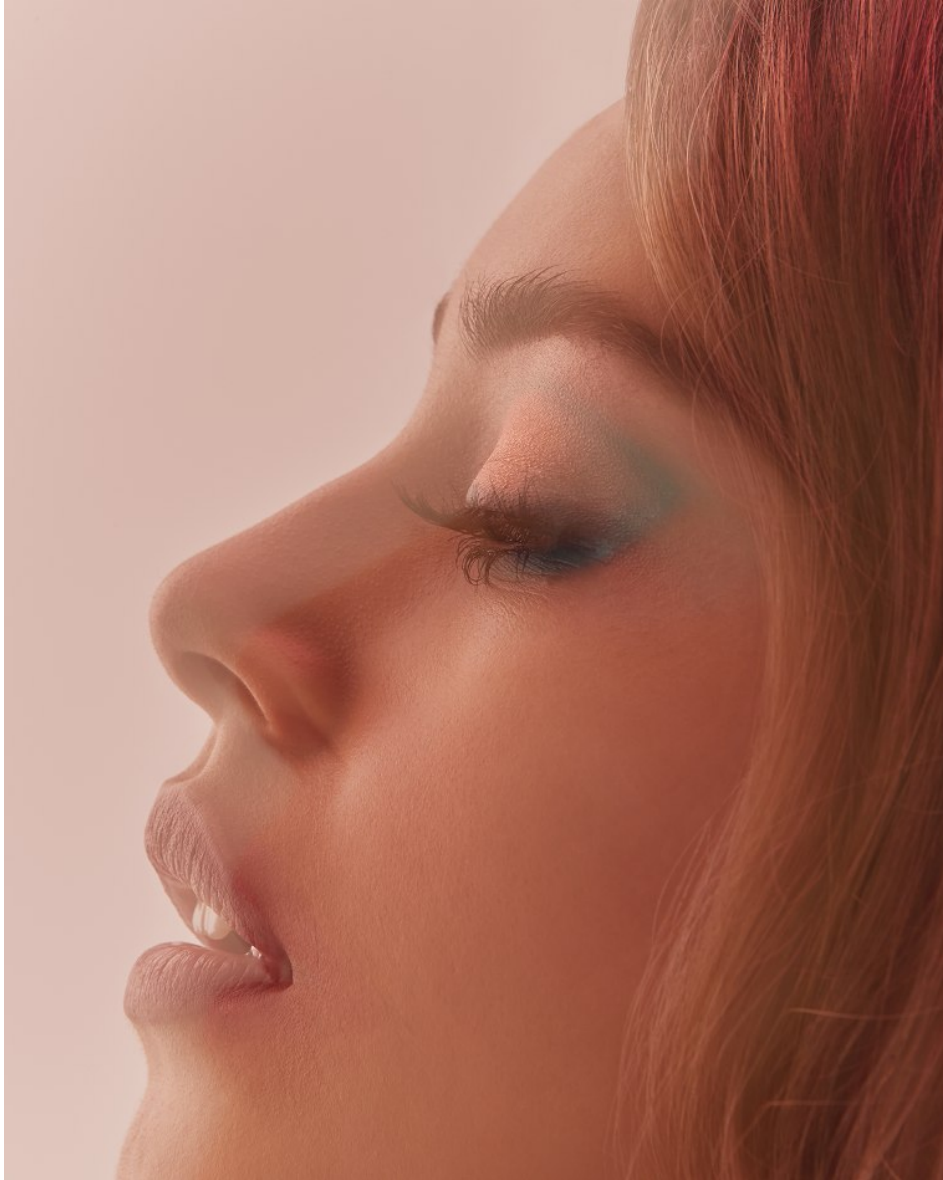

BIANCA TOLMIE

Height 178cm/5'10" Bust 99cm/39" E Waist 74cm/29" Hips 107cm/42" Dress 12-14 AUS/8-10 US/38-40 EU Shoe 40.5 EU/9.5 US/7 UK Hair Brunette Eyes Hazel

**BIANCA TOLMIE**

Height 178cm/5'10" Bust 99cm/39" E Waist 74cm/29" Hips 107cm/42" Dress 12-14 AUS/8-10 US/38-40 EU Shoe 40.5 EU/9.5 US/7 UK Hair Brunette Eyes Hazel

**BIANCA TOLMIE**

Height 178cm/5'10" Bust 99cm/39" E Waist 74cm/29" Hips 107cm/42" Dress 12-14 AUS/8-10 US/38-40 EU Shoe 40.5 EU/9.5 US/7 UK Hair Brunette Eyes Hazel

BIANCA TOLMIE

Height 178cm/5'10" Bust 99cm/39" E Waist 74cm/29" Hips 107cm/42" Dress 12-14 AUS/8-10 US/38-40 EU Shoe 40.5 EU/9.5 US/7 UK Hair Brunette Eyes Hazel

**BIANCA TOLMIE**

Height 178cm/5'10" Bust 99cm/39" E Waist 74cm/29" Hips 107cm/42" Dress 12-14 AUS/8-10 US/38-40 EU Shoe 40.5 EU/9.5 US/7 UK Hair Brunette Eyes Hazel