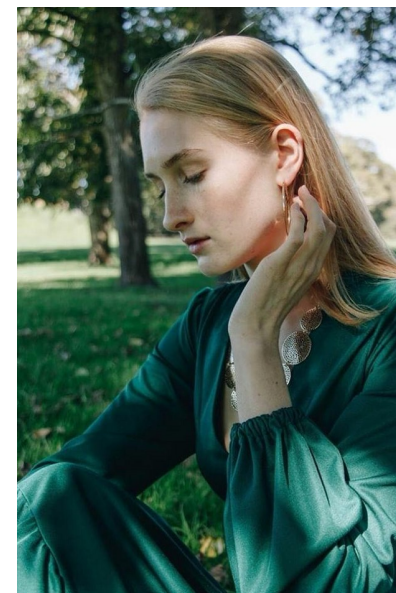

## NINA VALENTINE

Height 175cm/5'9" Bust 82cm/32.5" A Waist 63cm/25" Hips 94cm/37"  
Shoe 38.5 EU/7.5 US/5.5 UK Eyes Blue/Grey

17D Pollen Street  
Grey Lynn  
Auckland