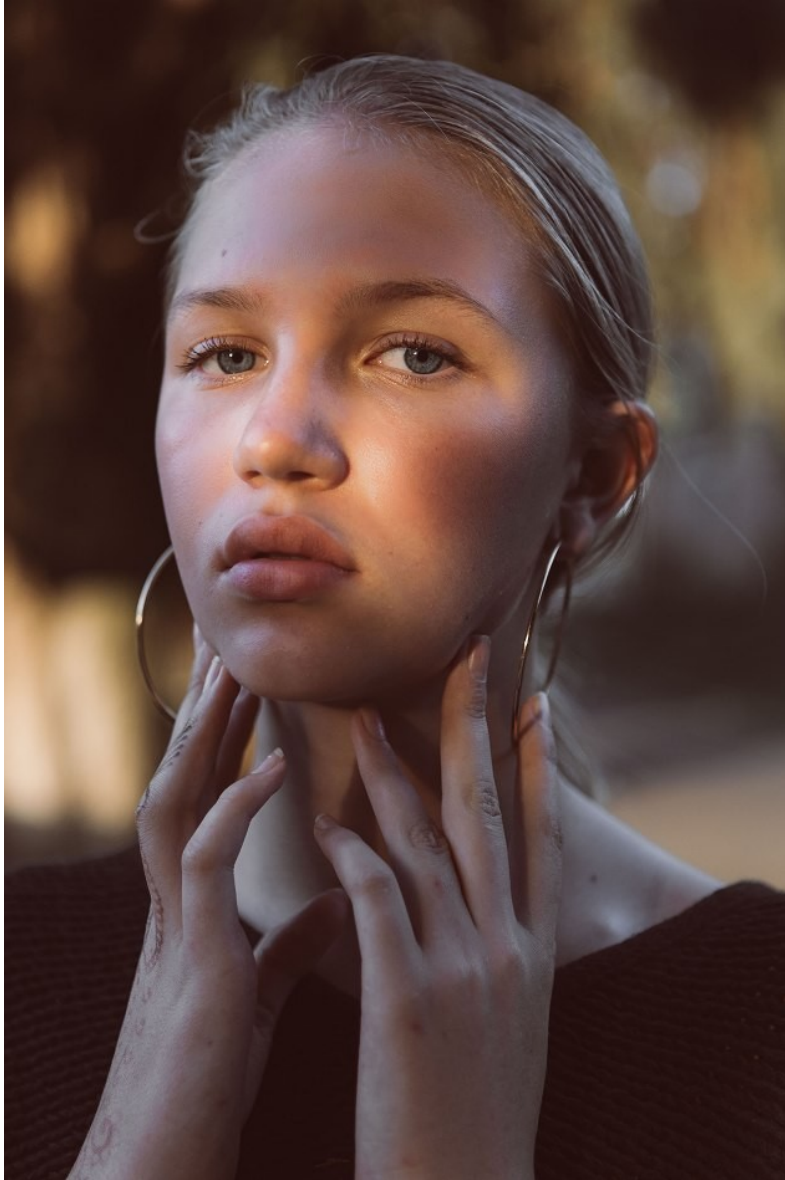

LILLY FREEMAN

Height 173cm/5'8" Bust 86cm/34" Waist 71cm/28" Hips 97cm/38" Dress 8-10 AUS/4-6US/34-36 EU Shoe 40 EU/9 US/6.5 UK Hair Blonde Eyes Blue

LILLY FREEMAN

Height 173cm/5'8" Bust 86cm/34" Waist 71cm/28" Hips 97cm/38" Dress 8-10 AUS/4-6US/34-36 EU Shoe 40 EU/9 US/6.5 UK Hair Blonde Eyes Blue