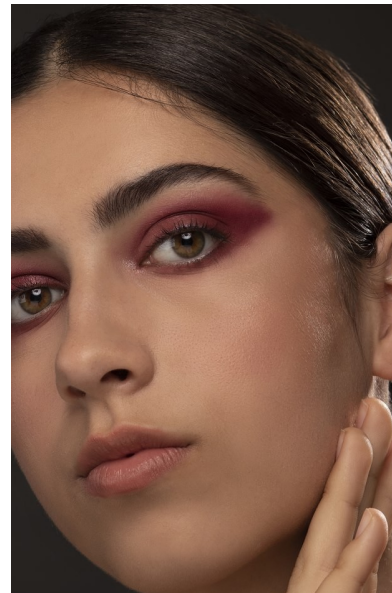

VANESSA SMOLCIC

Height 177cm/5'9.5" Bust 84cm/33" B Waist 63cm/25" Hips 92cm/36"  
Dress 8 AUS/4 US/34 EU Shoe 40.5 EU/9.5 US/7 UK Hair Dark Brown  
Eyes Hazel

17D Pollen Street  
Grey Lynn  
Auckland