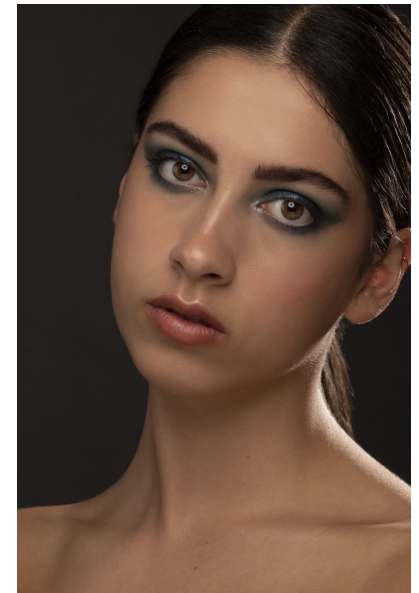

VANESSA SMOLCIC

Height 177cm/5'9.5" Bust 84cm/33" B Waist 63cm/25" Hips 92cm/36"  
Dress 8 AUS/4 US/34 EU Shoe 40.5 EU/9.5 US/7 UK Hair Dark Brown  
Eyes Hazel

17D Pollen Street  
Grey Lynn  
Auckland