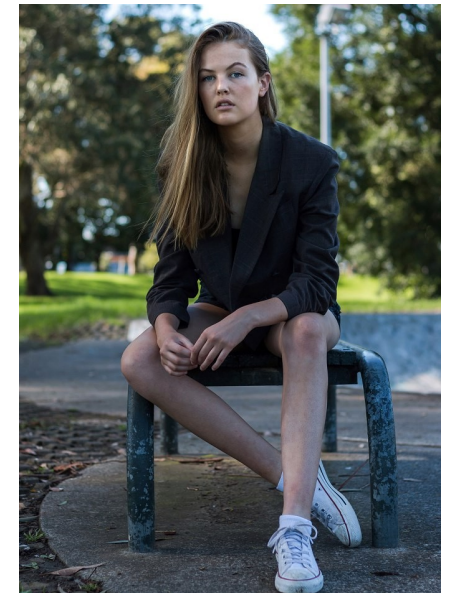

ERIN MCCARTHY

Height 176cm/5'9.5" Bust 88cm/34.5" C Waist 63cm/25" Hips 92cm/36"
Dress 8 AUS/4 US/34 EU Hair Dark Blonde Eyes Blue

2 Morton Street, PO Box 90920, Auckland
T:+64 9 373 2916 | F:+64 9 379 6834
Freephone (NZ Only): 0508 4 Red11