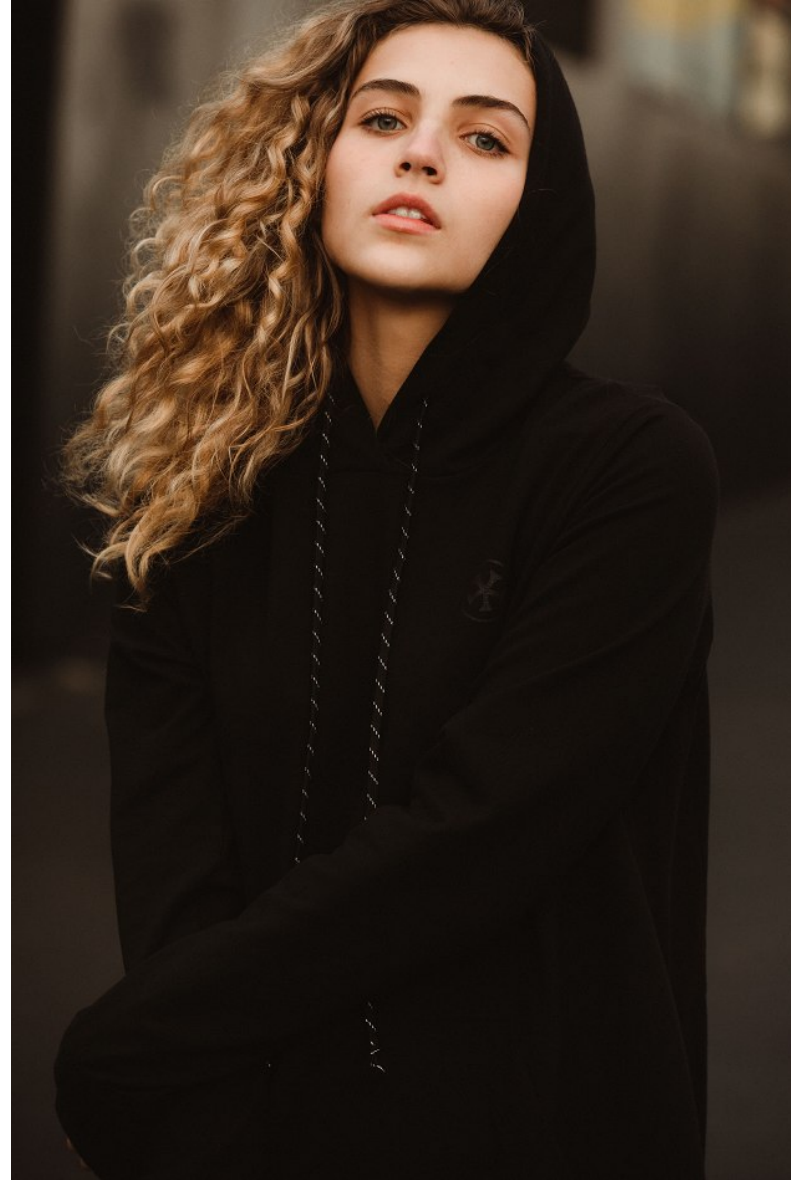

JESARA SABIN

Height 176cm/5'9.5" Bust 85cm/33.5" C Waist 69cm/27" Hips 96cm/38" Shoe 41 EU/10 US/7 UK Hair Blonde Eyes Green

## JESARA SABIN

Height 176cm/5'9.5" Bust 85cm/33.5" C Waist 69cm/27" Hips 96cm/38" Shoe 41 EU/10 US/7 UK Hair Blonde Eyes Green

JESARA SABIN

Height 176cm/5'9.5" Bust 85cm/33.5" C Waist 69cm/27" Hips 96cm/38" Shoe 41 EU/10 US/7 UK Hair Blonde Eyes Green