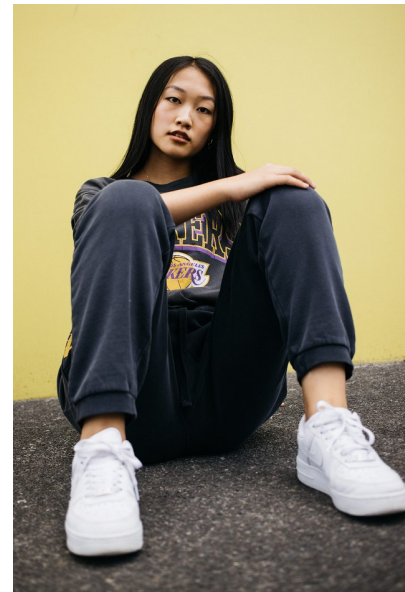

REBECCA YUAN

Height 172cm/5'7.5" Bust 79cm/31" Waist 61cm/24" Hips 93cm/36.5"
Shoe 38 EU/7 US/5 UK Hair Black Eyes Brown

17D Pollen Street
Grey Lynn
Auckland