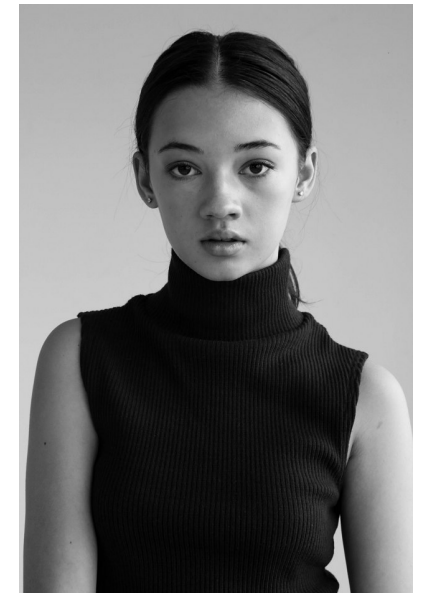

LILY-ROSE CAMERON-LEE

Height 168cm/5'6" Bust 76cm/30" Waist 61cm/24" Hips 86cm/34"
Shoe 38 EU/7 US/5 UK Hair Light Brown Eyes Brown

2 Morton Street, PO Box 90920, Auckland
T:+64 9 373 2916 | F:+64 9 379 6834
Freephone (NZ Only): 0508 4 Red11