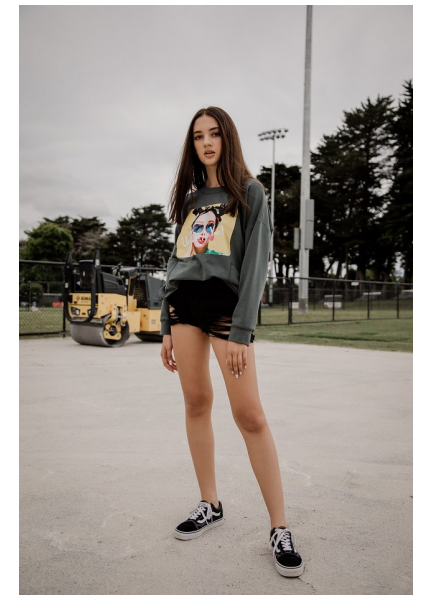

LILY-ROSE CAMERON-LEE

Height 168cm/5'6" Bust 76cm/30" Waist 61cm/24" Hips 86cm/34"
Shoe 38 EU/7 US/5 UK Hair Light Brown Eyes Brown

2 Morton Street, PO Box 90920, Auckland
T:+64 9 373 2916 | F:+64 9 379 6834
Freephone (NZ Only): 0508 4 Red11