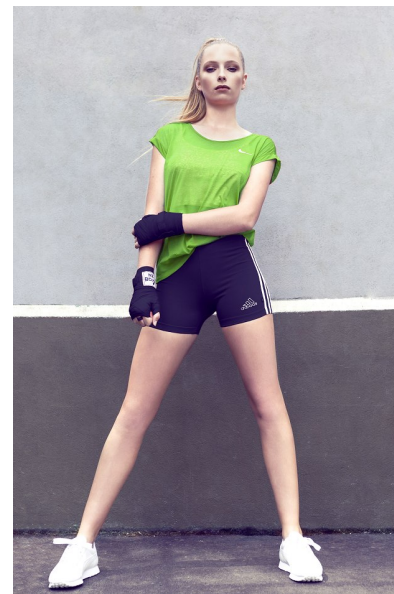

CHARLOTTE PATTERSON

Height 178cm/5'10" Bust 81cm/32" C Waist 66cm/26" Hips 94cm/37"
Dress 8-10 AUS/4-6US/34-36 EU Shoe 42 EU/11 US/7.5 UK Hair Blonde
Eyes Blue/Grey

2 Morton Street, PO Box 90920, Auckland
T: +64 9 373 2916 | F: +64 9 379 6834
Freephone (NZ Only): 0508 4 Red11