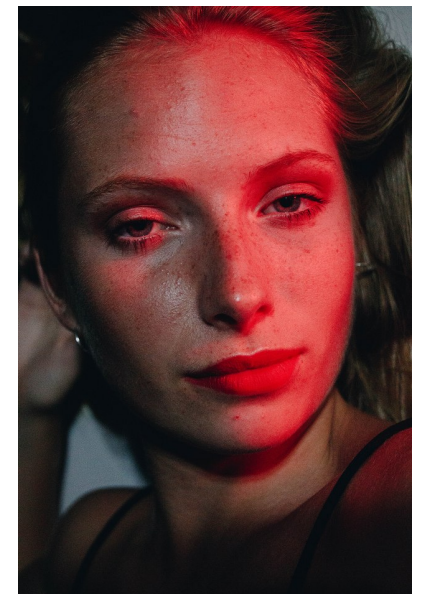

CHARLOTTE PATTERSON

Height 178cm/5'10" Bust 81cm/32" C Waist 66cm/26" Hips 94cm/37"
Dress 8-10 AUS/4-6US/34-36 EU Shoe 42 EU/11 US/7.5 UK Hair Blonde
Eyes Blue/Grey

2 Morton Street, PO Box 90920, Auckland
T: +64 9 373 2916 | F: +64 9 379 6834
Freephone (NZ Only): 0508 4 Red11