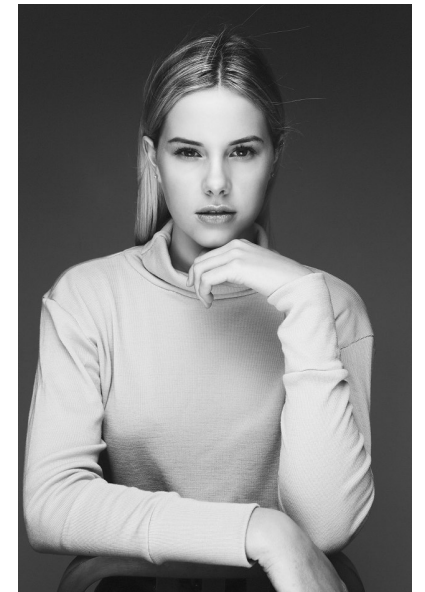

LILY GOODARE

Height 178cm/5'10" Bust 85cm/33.5" Waist 61cm/24" Hips 89cm/35"
Dress 8 AUS/4 US/34 EU Shoe 40.5 EU/9.5 US/7 UK Hair Blonde
Eyes Blue

2 Morton Street, PO Box 90920, Auckland
T: +64 9 373 2916 | F: +64 9 379 6834
Freephone (NZ Only): 0508 4 Red11