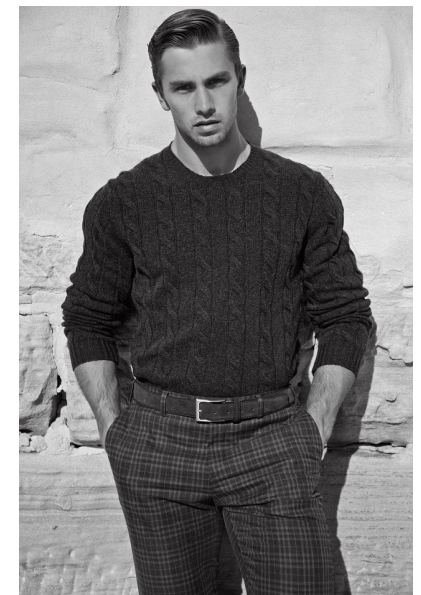

## JAMES YATES

Height 182cm/5'11.5" Chest 102cm/40" Waist 81cm/32" Shoe 43 EU/9.5  
US/9 UK Hair Blonde Eyes Blue

2 Morton Street, PO Box 90920, Auckland  
T: +64 9 373 2916 | F: +64 9 379 6834  
Freephone (NZ Only): 0508 4 Red11