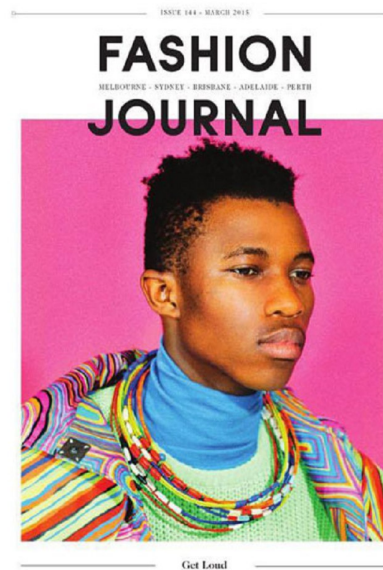

SHAYNE TINO

Height 186cm/6'1.5" Chest 96cm/38" Waist 76cm/30" Suit 97cm/38"/48
Suit Length R Shoe 45 EU/11 US/10.5 UK Hair Black Eyes Brown

2 Morton Street, PO Box 90920, Auckland
T:+64 9 373 2916 | F:+64 9 379 6834
Freephone (NZ Only): 0508 4 Red11