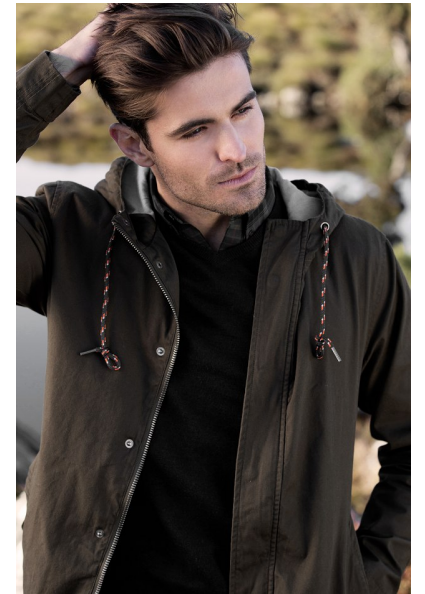

ED MULES

Height 189cm/6'2.5" Chest 103cm/40.5" Waist 81cm/32" Collar 38cm/15"
Suit 107cm/42"/52 Suit Length S Shoe 46 EU/11.5 US/11 UK Hair Dark
Brown Eyes Blue

2 Morton Street, PO Box 90920, Auckland
T:+64 9 373 2916 | F:+64 9 379 6834
Freephone (NZ Only): 0508 4 Red11