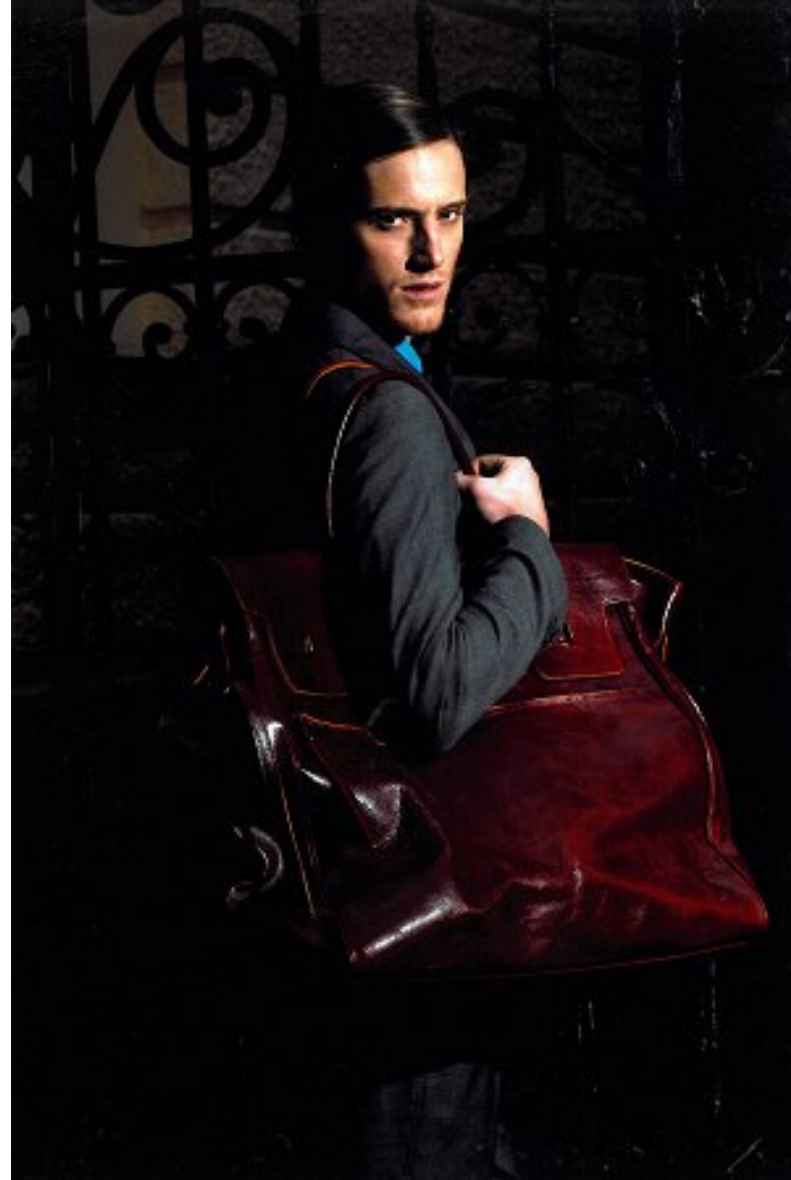

COOPER RITCHIE

Height 187cm/6'1.5" Chest 93cm/36.5" Waist 81cm/32" Suit Length R Shoe 44.5 EU/10.5 US/10 UK Hair Auburn Red Eyes Hazel

COOPER RITCHIE

Height 187cm/6'1.5" Chest 93cm/36.5" Waist 81cm/32" Suit Length R Shoe 44.5 EU/10.5 US/10 UK Hair Auburn Red Eyes Hazel