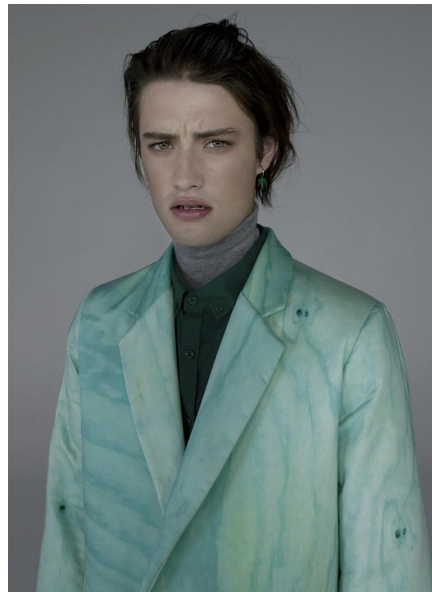

NICK REID

Height 188cm/6'2" Chest 90cm/35.5" Waist 76cm/30" Suit Length R
Shoe 46 EU/11.5 US/11 UK Hair Light Brown Eyes Green

2 Morton Street, PO Box 90920, Auckland
T:+64 9 373 2916 | F:+64 9 379 6834
Freephone (NZ Only): 0508 4 Red11