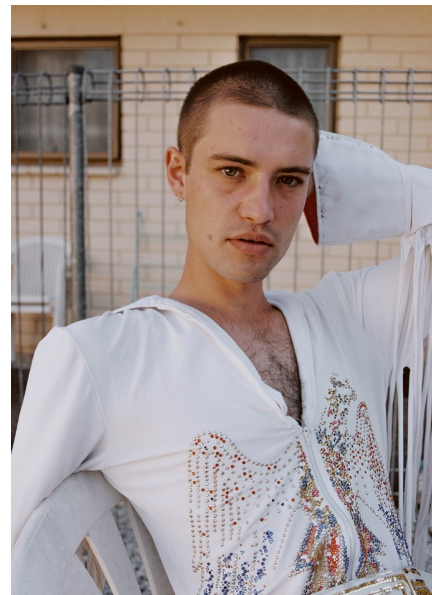

NICK REID

Height 188cm/6'2" Chest 90cm/35.5" Waist 76cm/30" Suit Length R
Shoe 46 EU/11.5 US/11 UK Hair Light Brown Eyes Green

2 Morton Street, PO Box 90920, Auckland
T:+64 9 373 2916 | F:+64 9 379 6834
Freephone (NZ Only): 0508 4 Red11